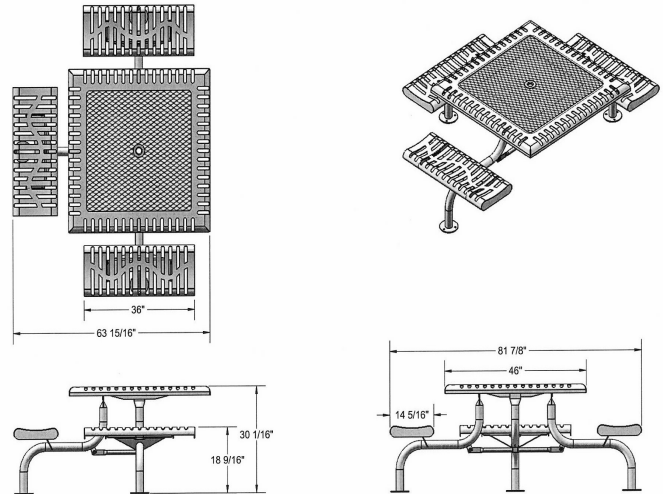

NATIONAL OUTDOOR FURNITURE, INC.
1210 W. Main Street #296 Riverhead, NY 11901
Toll-Free Phone: 1-888-663-4621
Phone: 631-369-9099 Fax: 631-207-8312
Email: nofinc@optonline.net
www.nationaloutdoorfurniture.com

NATIONAL OUTDOOR FURNITURE, INC.
144 Murdock Road #325 Pomfret Center, CT 06259
Toll-Free Phone: 1-888-516-8873
Phone: 1-860-974-1551 Fax: 516-706-1901
Email: nofinc@earthlink.net
www.nationaloutdoorfurniture.com