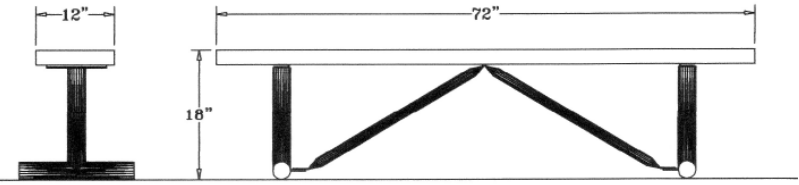

Perforated Style Portable

6 Ft. Perforated Bench, No Back, Rounded Corners - Portable.

- 6' Dimensions: 72"L x 18"Ht. 89 Lbs.
- Large hole polyethylene 11 gauge punched steel seat.
- (2) 2 3/8" Zinc coated, powder coated galvanized steel legs.
- Some assembly required.

Item #: WC PB6P

Perforated Style Portable

8 Ft. Perforated Bench, No Back, Rounded Corners - Portable.

- 8' Dimensions: 96"L x 18"Ht. 108 Lbs.
- Large hole polyethylene 11 gauge punched steel seat.
- (2) 2 3/8" Zinc coated, powder coated galvanized steel legs.
- Some assembly required.