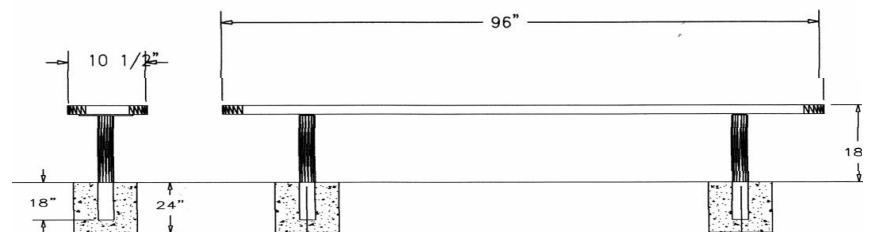

6 Ft. Perforated Bench, No Back, Rounded Corners - Inground Mount.

- 6' Dimensions: 72"L x 18"Ht. 85 Lbs.
- Large hole polyethylene 11 gauge punched steel seat.
- (2) 2 3/8" Zinc coated, powder coated galvanized steel legs.
- Some assembly required.

Item #: WC PB6IG

8 Ft. Perforated Bench, No Back, Rounded Corners - Inground Mount.

- 6' Dimensions: 72"L x 18"Ht. 104 Lbs.
- Large hole polyethylene 11 gauge punched steel seat.
- (2) 2 3/8" Zinc coated, powder coated galvanized steel legs.
- Some assembly required.

Item #: WC PB8IG

Textured Polyethylene Colors

Thermoplastic Color Options

Powder Coat Gloss Finishes

NATIONAL OUTDOOR FURNITURE, INC.

1210 W. Main Street #296 Riverhead, NY 11901
Toll-Free Phone: 1-888-663-4621
Phone: 631-369-9099 Fax: 631-207-8312
Email: nofinc@optonline.net
www.nationaloutdoorfurniture.com

NATIONAL OUTDOOR FURNITURE, INC.

144 Murdock Road #325 Pomfret Center, CT 06259
Toll-Free Phone: 1-888-516-8873
Phone: 1-860-974-1551 Fax: 516-706-1901
Email: nofinc@earthlink.net
www.nationaloutdoorfurniture.com