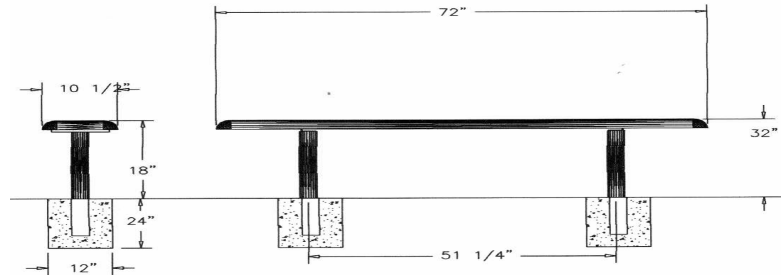

6 Ft. Perforated Bench, No Back, Rounded Corners - Inground Mount.

- 6' Dimensions: 72"L x 18"Ht. 85 Lbs.
- Large hole polyethylene 11 gauge punched steel seat.
- (2) 2 3/8" Zinc coated, powder coated galvanized steel legs.
- Some assembly required.

Item #: WC PB6IG

Perforated Style

8 Ft. Perforated Bench, No Back, Rounded Corners - Inground Mount.

- 6' Dimensions: 72"L x 18"Ht. 104 Lbs.
- Large hole polyethylene 11 gauge punched steel seat.
- (2) 2 3/8" Zinc coated, powder coated galvanized steel legs.
- Some assembly required.