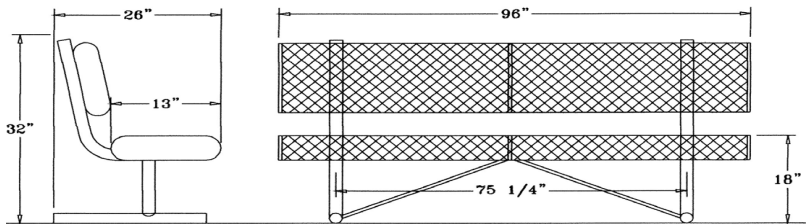

### 6 Ft. Rolled Style Bench with Back - Portable.

- 128 Lbs.
- 3/4" #9 Polyethylene coated expanded steel.
- 2 3/8" Zinc coated, powder coated galvanized legs.
- Some assembly required.

**Item #:** WC RB6WBP

### 8 Ft. Rolled Style Bench with Back - Portable.

- 186 Lbs.
- 3/4" #9 Polyethylene coated expanded steel.
- 2 3/8" Zinc coated, powder coated galvanized legs.
- Some assembly required.

**Item #:** WC RB8WBP