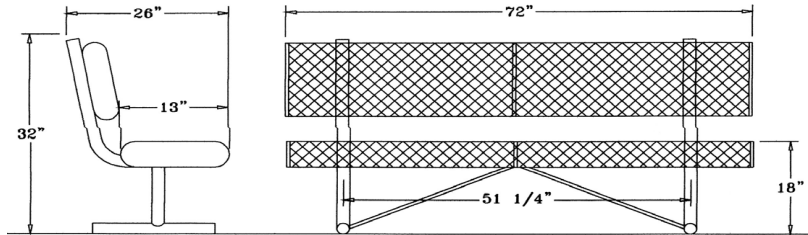

### 6 Ft. Rolled Style Bench with Back - Portable.

- 128 Lbs.
- 3/4" #9 Polyethylene coated expanded steel.
- 2 3/8" Zinc coated, powder coated galvanized legs.
- Some assembly required.

**Item #:** WC RB6WBP

### 8 Ft. Rolled Style Bench with Back - Portable.

- 186 Lbs.
- 3/4" #9 Polyethylene coated expanded steel.
- 2 3/8" Zinc coated, powder coated galvanized legs.
- Some assembly required.

**Item #:** WC RB8WBP