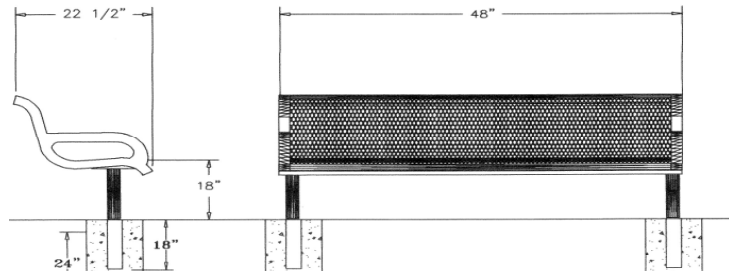

#### 4 Ft. Classic Wingline Bench with Back - Inground Mount.

- 103 Lbs.
- Polyethylene coated ribbed steel seat/back.
- 2 3/8" Zinc coated, powder coated galvanized legs.
- Some assembly required.

Item #: WC WC4WBIG