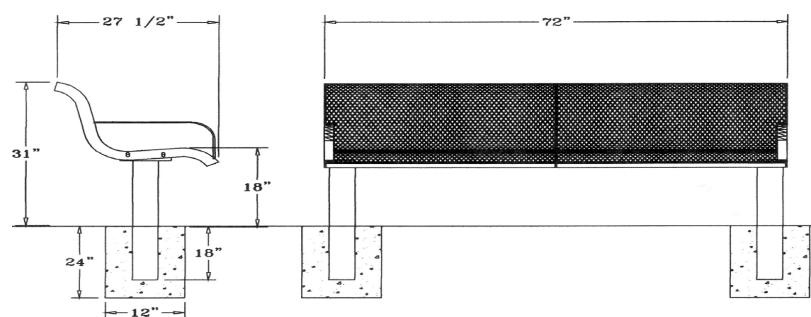

4 Ft. Classic Wingline Bench with Back - Inground Mount.

- 103 Lbs.
- Polyethylene coated ribbed steel seat/back.
- 2 3/8" Zinc coated, powder coated galvanized legs.
- Some assembly required.

Item #: WC WC4WBIG

6 Ft. Classic Wingline Bench with Back - Inground Mount.

- 146 Lbs.
- Polyethylene coated ribbed steel seat/back.
- 2 3/8" Zinc coated, powder coated galvanized legs.
- Some assembly required.

Item #: WC WC6WBIG

Textured Polyethylene Colors

Powder Coat Gloss Finishes

Thermoplastic Color Options

NATIONAL OUTDOOR FURNITURE, INC.

1210 W. Main Street #296 Riverhead, NY 11901
Toll-Free Phone: 1-888-663-4621
Phone: 631-369-9099 Fax: 631-207-8312
Email: nofinc@optonline.net
www.nationaloutdoorfurniture.com

NATIONAL OUTDOOR FURNITURE, INC.

144 Murdock Road #325 Pomfret Center, CT 06259
Toll-Free Phone: 1-888-516-8873
Phone: 1-860-974-1551 Fax: 516-706-1901
Email: nofinc@earthlink.net
www.nationaloutdoorfurniture.com