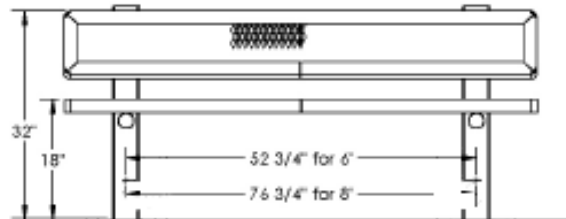

6 Ft. Regal Mounted Bench - Surface Mount.

- 6' Dimensions: 72"L x 32"Ht. 140 Lbs.
- Two 4" x 4" O.D. zinc coated, powder coated galvanized steel legs. 3/4" #9 Polyethylene coated expanded steel seat & back.
- 2" x 2" x 1/8" angle iron frame.
- 10 1/2" Deep seat.
- Some assembly required.

Item #: WC R4B6WBSM

8 Ft. Regal Mounted Bench - Surface Mount.

- 8' Dimensions: 96"L x 32"Ht. 230 Lbs.
- Two 4" x 4" O.D. zinc coated, powder coated galvanized steel legs. 3/4" #9 Polyethylene coated expanded steel seat & back.
- 2" x 2" x 1/8" angle iron frame.
- 10 1/2" Deep seat.
- Some assembly required.

Item #: WC R4B8WBSM

Textured Polyethylene Colors

Powder Coat Gloss Finishes

Thermoplastic Color Options

NATIONAL OUTDOOR FURNITURE, INC.

1210 W. Main Street #296 Riverhead, NY 11901
Toll-Free Phone: 1-888-663-4621
Phone: 631-369-9099 Fax: 631-207-8312
Email: nofinc@optonline.net
www.nationaloutdoorfurniture.com

NATIONAL OUTDOOR FURNITURE, INC.

144 Murdock Road #325 Pomfret Center, CT 06259
Toll-Free Phone: 1-888-516-8873
Phone: 1-860-974-1551 Fax: 516-706-1901
Email: nofinc@earthlink.net
www.nationaloutdoorfurniture.com