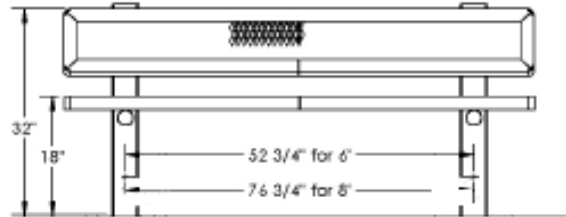

6 Ft. Regal Mounted Bench - Surface Mount.

- 6' Dimensions: 72"L x 32"Ht. 140 Lbs.
- Two 4" x 4" O.D. zinc coated, powder coated galvanized steel legs. 3/4" #9 Polyethylene coated expanded steel seat & back.
- 2" x 2" x 1/8" angle iron frame.
- 10 1/2" Deep seat.
- Some assembly required.

Item #: WC R4B6WBSM

**6' Regal Style
Surface Mount**

8 Ft. Regal Mounted Bench - Surface Mount.

- 8' Dimensions: 96"L x 32"Ht. 230 Lbs.
- Two 4" x 4" O.D. zinc coated, powder coated galvanized steel legs. 3/4" #9 Polyethylene coated expanded steel seat & back.
- 2" x 2" x 1/8" angle iron frame.
- 10 1/2" Deep seat.
- Some assembly required.