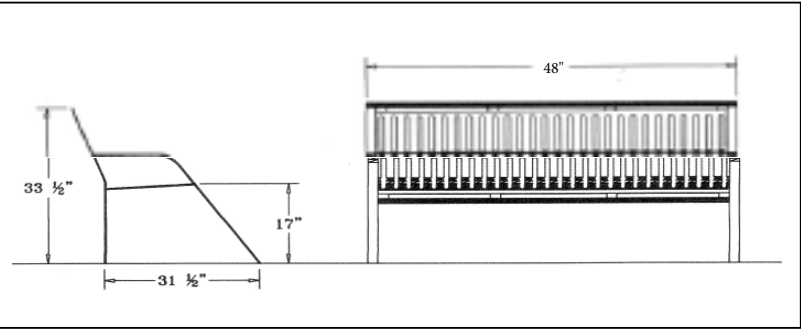

**Metro Series Bench
Portable**

4 Ft. Metro Style Bench with Back - Surface Mount/Portable.

- 140 Lbs.
- Polyethylene coated cut ribbed steel seat/back.
- ¼" Thick formed ribbed steel.
- One piece design.
- No assembly required.

Item #: WC ME4WBPSM

Textured Polyethylene Colors

Thermoplastic Color Options

6 Ft. Metro Style Bench with Back - Surface Mount/Portable.

- 205 Lbs.
- Polyethylene coated cut ribbed steel seat/back.
- ¼" Thick formed ribbed steel.
- One piece design.
- No assembly required.