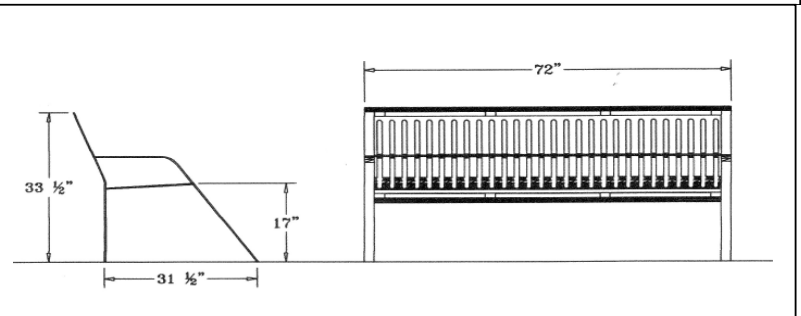

6 Ft. Metro Style Bench with Back - Surface Mount/Portable.

- 205 Lbs.
- Polyethylene coated cut ribbed steel seat/back.
- ¼" Thick formed ribbed steel.
- One piece design.
- No assembly required.

Item #: WC ME6WBPSM