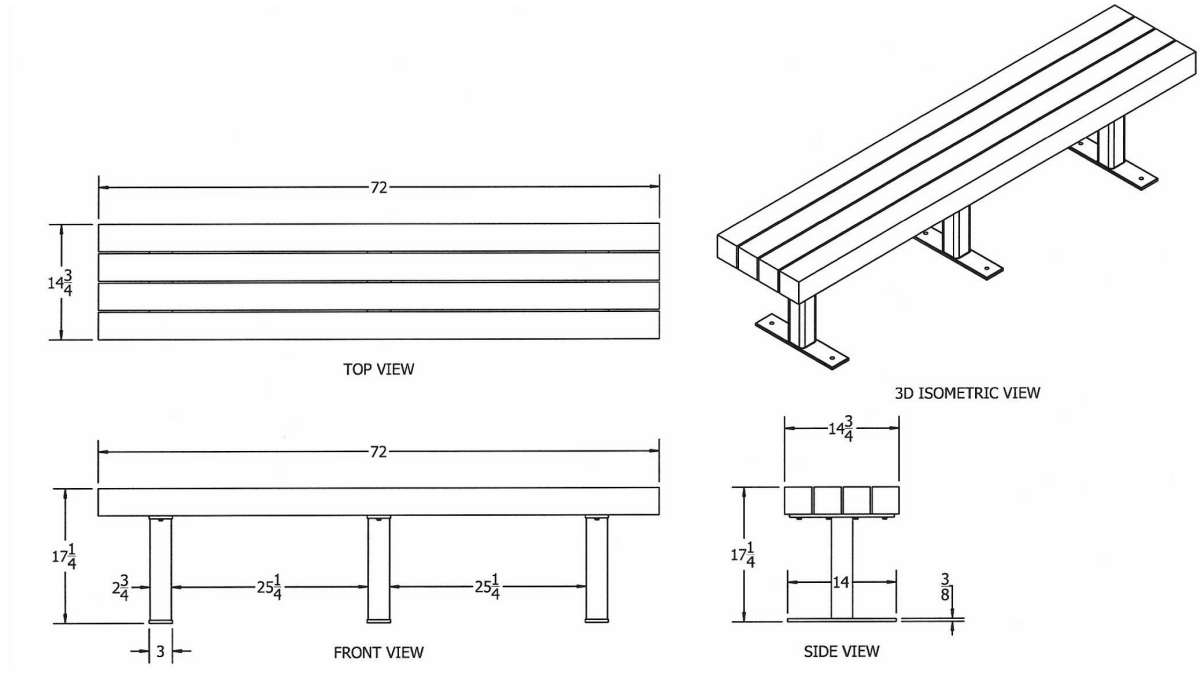

6 Ft. Bench

NATIONAL OUTDOOR FURNITURE, INC. 1210 W. Main Street #296 Riverhead, NY 11901 Toll-Free Phone: 1-888-663-4621 Phone: 631-369-9099 Fax: 631-207-8312 Email: nofinc@optonline.net www.nationaloutdoorfurniture.com	NATIONAL OUTDOOR FURNITURE, INC. 144 Murdock Road #325 Pomfret Center, CT 06259 Toll-Free Phone: 1-888-516-8873 Phone: 1-860-974-9996 Fax: 516-706-1901 Email: nofinc@earthlink.net www.nationaloutdoorfurniture.com