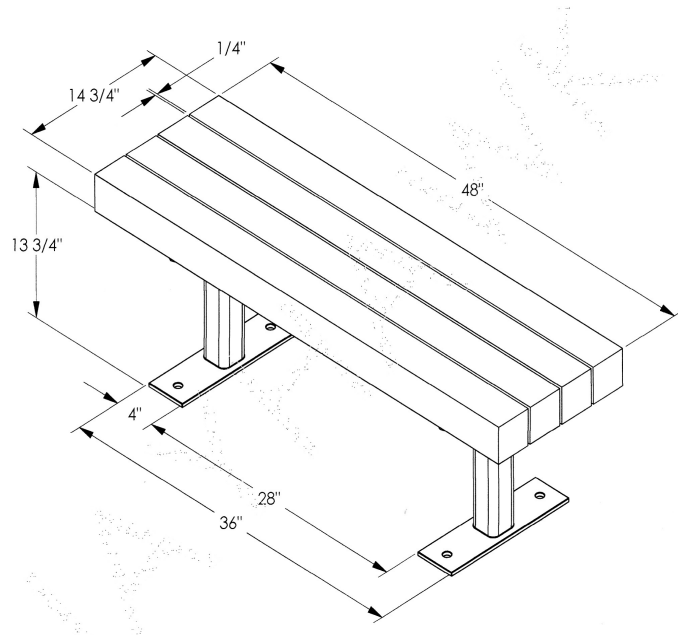

4 Ft. Bench

6 Ft. Bench

NATIONAL OUTDOOR FURNITURE, INC. 1210 W. Main Street #296 Riverhead, NY 11901 Toll-Free Phone: 1-888-663-4621 Phone: 631-369-9099 Fax: 631-207-8312 Email: nofinc@optonline.net www.nationaloutdoorfurniture.com	NATIONAL OUTDOOR FURNITURE, INC. 144 Murdock Road #325 Pomfret Center, CT 06259 Toll-Free Phone: 1-888-516-8873 Phone: 1-860-974-9996 Fax: 516-706-1901 Email: nofinc@earthlink.net www.nationaloutdoorfurniture.com