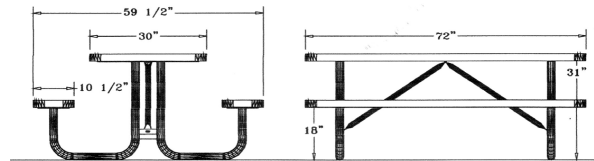

Ultraleisure Style Portable

6' UltraLeisure Table with (2) 6' Attached Seats, Rounded Corners -Portable.

- 212 lbs.
- 3/4" Expanded polyethylene coated metal tops and seats.
- 2 3/8" O.D. zinc coated, powder coated galvanized frame.
- 1" x 1 7/8" Angle iron frame with radius corners.
- Without umbrella hole.
- Some assembly required.

Item #: WC UP6P

Ultraleisure Style Portable

8' UltraLeisure Table with (2) 8' Attached Seats, Rounded Corners -Portable.

- 275 lbs.
- 3/4" Expanded polyethylene coated metal tops and seats.
- 2 3/8" O.D. zinc coated, powder coated galvanized frame.
- 1" x 1 7/8" Angle iron frame with radius corners.
- Without umbrella hole.
- Some assembly required.