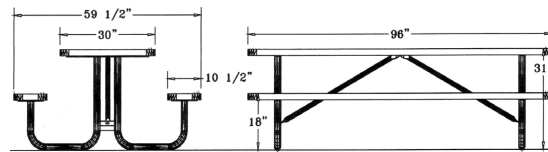

8' UltraLeisure Table with (2) 8' Attached Seats, Rounded Corners -Portable.

- 275 lbs.
- 3/4" Expanded polyethylene coated metal tops and seats.
- 2 3/8" O.D. zinc coated, powder coated galvanized frame.
- 1" x 1 7/8" Angle iron frame with radius corners.
- Without umbrella hole.
- Some assembly required.

Item #: WC UP8P