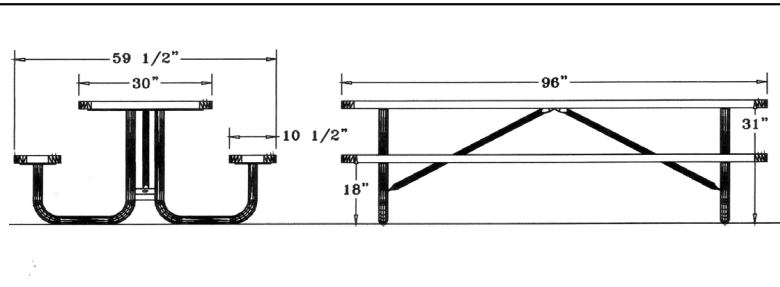

6' Regal Table with (2) Attached Seats, Rounded Corners - Portable.

- 217 lbs.
- Top and seats are made with polyethylene coated 3/4" #9 expanded metal inside a 2" x 2" x 1/8" angle iron frame.
- 2 3/8" O.D. zinc coated, powder coated galvanized frame.
- With and without umbrella hole.
- Surface and inground mounting clamps available.
- Some assembly required.

Item #: WC RP6P

8' Regal Table with (2) Attached Seats, Rounded Corners - Portable.

- 280 lbs.
- Top and seats are made with polyethylene coated 3/4" #9 expanded metal inside a 2" x 2" x 1/8" angle iron frame.
- 2 3/8" O.D. zinc coated, powder coated galvanized frame.
- With and without umbrella hole.
- Surface and inground mounting clamps available.
- Some assembly required.

Item #: WC RP8P

Textured Polyethylene Colors

Thermoplastic Color Options

Powder Coat Gloss Finishes

Portable Table Mounting Options

Sleep Inhibitors