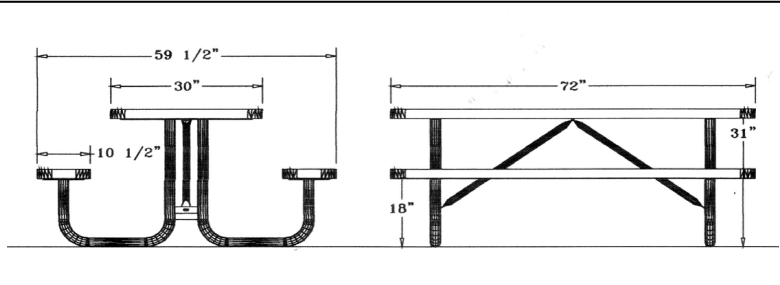

**6' Regal Style Portable**

**6' Regal Table with (2) Attached Seats, Rounded Corners - Portable.**

- 217 lbs.
- Top and seats are made with polyethylene coated 3/4" #9 expanded metal inside a 2" x 2" x 1/8" angle iron frame.
- 2 3/8" O.D. zinc coated, powder coated galvanized frame.
- With and without umbrella hole.
- Surface and inground mounting clamps available.
- Some assembly required.

**Item #: WC RP6P**

**8' Regal Style Portable**

**8' Regal Table with (2) Attached Seats, Rounded Corners - Portable.**

- 280 lbs.
- Top and seats are made with polyethylene coated 3/4" #9 expanded metal inside a 2" x 2" x 1/8" angle iron frame.
- 2 3/8" O.D. zinc coated, powder coated galvanized frame.
- With and without umbrella hole.
- Surface and inground mounting clamps available.
- Some assembly required.