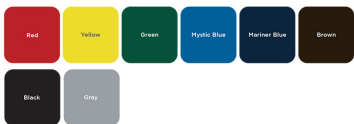

**Item #: WC RP6P**

**8' Regal Style Portable**

**8' Regal Table with (2) Attached Seats, Rounded Corners - Portable.**

- 280 lbs.
- Top and seats are made with polyethylene coated 3/4" #9 expanded metal inside a 2" x 2" x 1/8" angle iron frame.
- 2 3/8" O.D. zinc coated, powder coated galvanized frame.
- With and without umbrella hole.
- Surface and inground mounting clamps available.
- Some assembly required.

**Item #: WC RP8P**

**Textured Polyethylene Colors**

**Thermoplastic Color Options**

**Powder Coat Gloss Finishes**

**Portable Table Mounting Options**

**Sleep Inhibitors**