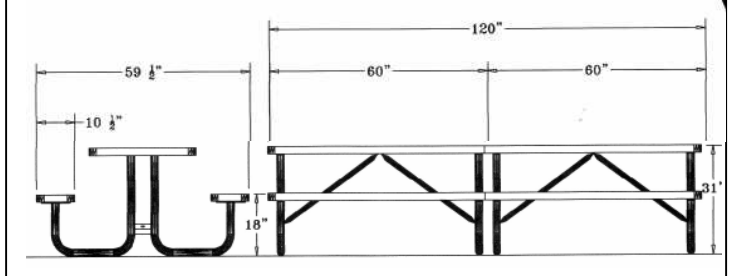

10' Regal Table with (2) Attached Seats, Rounded Corners - Portable.

- 327 lbs.
- Top and seats are made with polyethylene coated 3/4" #9 expanded metal inside a 2" x 2" x 1/8" angle iron frame.
- (4) Sets of 2 3/8" O.D. zinc coated, powder coated expanded metal legs.
- (2) 5 Ft. tops bolted together.
- Without umbrella hole.
- Surface and inground mounting clamps available.
- Some assembly required.

Item #: WC RP10P

Portable Table Mounting Options

Sleep Inhibitors

Textured Polyethylene Colors