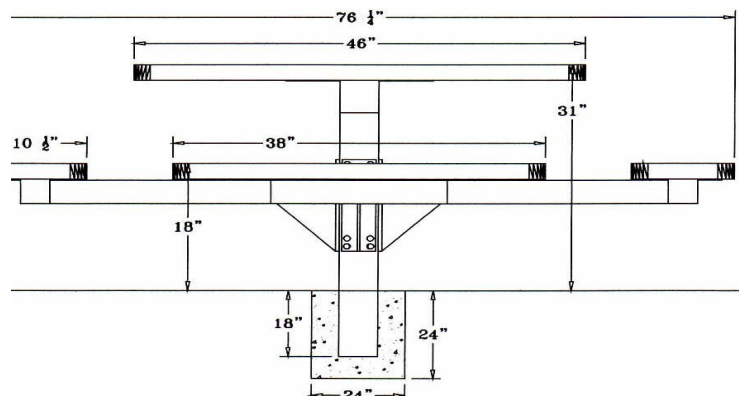

**46" Square Regal Pedestal Table with (4) Attached Seats, Rounded Corners - Inground Mount.**

- 361 Lbs.
- Top and seats are made with polyethylene coated 3/4" #9 expanded metal inside a 2" x 2" x 1/8" angle iron frame.
- Zinc coated, galvanized, powder coated, single 4" pedestal.
- With umbrella hole.
- Some assembly required.

**Item #: WC RSQ46PIG**

**Regal Style  
Inground Mount**

**Textured Polyethylene Colors**

**Powder Coat Gloss Finishes**

**Thermoplastic Color Options**

National Outdoor Furniture  
1210 W. Main Street #296  
Riverhead, N.Y. 11901