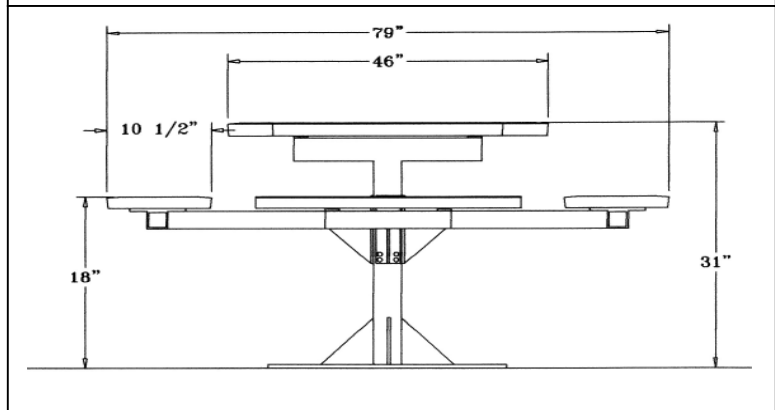

46" Square Regal Table with (4) Attached Seats, Rounded Corners - Surface Mount.

- 253 Lbs.
- Overall Dim: 79" x 79" Square x 31"Ht.
- Polyethylene 3/4" #9 expanded coated metal.
- Zinc coated, galvanized, powder coated 4" pedestal.
- With umbrella hole.
- Some assembly required.

Item #: WC RSQ46PSM

Textured Polyethylene Colors

Powder Coat Gloss Finishes

Thermoplastic Color Options

National Outdoor Furniture
1210 W. Main Street #296
Riverhead, N.Y. 11901

PHONE (888) 663-4621
E-MAIL nofinc1@gmail.com
www.nationaloutdoorfurniture.com