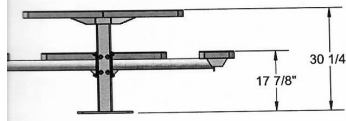

46" Square Regal Table with (3) Attached Seats, Rounded Corners - Surface Mount.

- 253 Lbs.
- Overall Dim: 74 5/8" x 60 5/16" Square x 31"Ht.
- Polyethylene 3/4" #9 expanded coated metal.
- Zinc coated, galvanized, powder coated 4" pedestal.
- With umbrella hole.
- Some assembly required.

Item #: WC RSQ46P-3SM

Textured Polyethylene Colors

Powder Coat Gloss Finishes

Thermoplastic Color Options

National Outdoor Furniture
1210 W. Main Street #296
Riverhead, N.Y. 11901

PHONE (888) 663-4621
E-MAIL nofinc1@gmail.com

www.nationaloutdoorfurniture.com