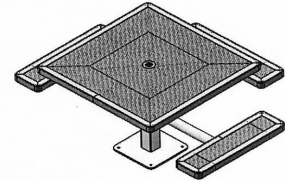

46" Square Regal Table with (3) Attached Seats, Rounded Corners - Surface Mount.

- 253 Lbs.
- Overall Dim: 74 5/8" x 60 5/16" Square x 31"Ht.
- Polyethylene 3/4" #9 expanded coated metal.
- Zinc coated, galvanized, powder coated 4" pedestal.
- With umbrella hole.
- Some assembly required.

Item #: WC RSQ46P-3SM

Textured Polyethylene Colors

Powder Coat Gloss Finishes

Thermoplastic Color Options

National Outdoor Furniture
1210 W. Main Street #296
Riverhead, N.Y. 11901

PHONE (888) 663-4621
E-MAIL nofinc1@gmail.com

www.nationaloutdoorfurniture.com