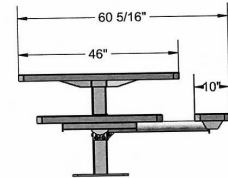

46" Square Regal Table with (3) Attached Seats, Rounded Corners - Surface Mount.

- 253 Lbs.
- Overall Dim: 74 5/8" x 60 5/16" Square x 31"Ht.
- Polyethylene 3/4" #9 expanded coated metal.
- Zinc coated, galvanized, powder coated 4" pedestal.
- With umbrella hole.
- Some assembly required.

Item #: WC RSQ46P-3SM

Textured Polyethylene Colors

Powder Coat Gloss Finishes

Thermoplastic Color Options

National Outdoor Furniture
1210 W. Main Street #296
Riverhead, N.Y. 11901

PHONE (888) 663-4621
E-MAIL nofinc1@gmail.com

www.nationaloutdoorfurniture.com