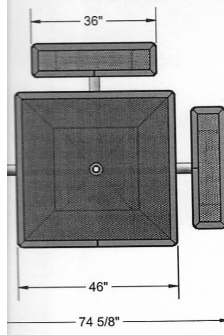

46" Square Regal Table with (3) Attached Seats, Rounded Corners - Surface Mount.

- 253 Lbs.
- Overall Dim: 74 5/8" x 60 5/16" Square x 31"Ht.
- Polyethylene 3/4" #9 expanded coated metal.
- Zinc coated, galvanized, powder coated 4" pedestal.
- With umbrella hole.
- Some assembly required.

Item #: WC RSQ46P-3SM

Textured Polyethylene Colors

Powder Coat Gloss Finishes

Thermoplastic Color Options

National Outdoor Furniture
1210 W. Main Street #296
Riverhead, N.Y. 11901

PHONE (888) 663-4621
E-MAIL nofinc1@gmail.com

www.nationaloutdoorfurniture.com