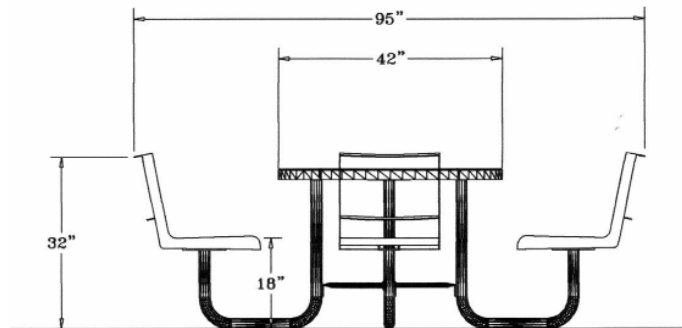

Item #: WC RD42WBP

Regal Style

Portable Table Mounting Options

Surface Mounting Clamp

Inground Mounting Clamp

Textured Polyethylene Colors

Powder Coat Gloss Finishes

Thermoplastic Color Options