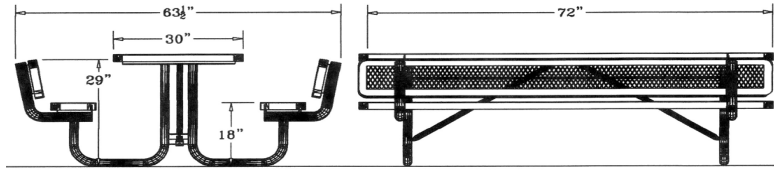

Regal Style

6' Specialty Table with (2) Attached Seats and Backs - Portable.

- 412 lbs.
- Top and seats are made with polyethylene 3/4" #9 expanded metal inside a 2" x 2" x 1/8" angle iron frame.
- 2 3/8" O.D. zinc coated, powder coated galvanized frame.
- Without umbrella hole.
- Surface and inground mounting clamps available.
- Some assembly required.

Item #: WC SP6WBP

Regal Style

8' Specialty Table with (2) Attached Seats and Backs - Portable.

- 440 lbs.
- Top and seats are made with polyethylene 3/4" #9 expanded metal inside a 2" x 2" x 1/8" angle iron frame.
- 2 3/8" O.D. zinc coated, powder coated galvanized frame.
- Without umbrella hole.
- Surface and inground mounting clamps available.
- Some assembly required.