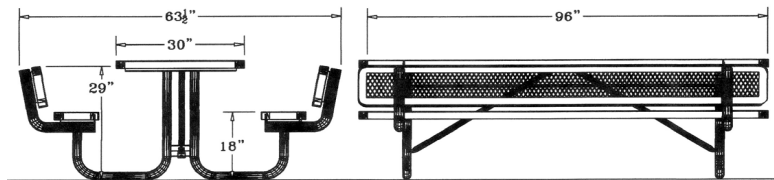

Portable Table Mounting Options