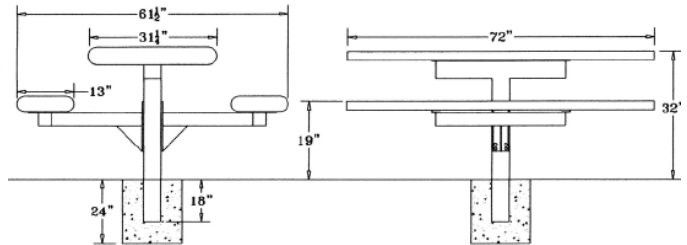

**6' Pedestal Table with 2 Attached Seats
Rounded Corners - Inground Mount.**

- 292 lbs.
- Made with polyethylene coated 3/4" #9 expanded seats/top. Rolled metal glass.
- 4" square powder coated, galvanized pedestal frame.
- Without umbrella hole.
- Some assembly required.

Item #: WC ROR6IG

Textured Polyethylene Colors

Powder Coat Gloss Finishes

Thermoplastic Color Options

National Outdoor Furniture
1210 W. Main Street #296
Riverhead, N.Y. 11901

PHONE (888) 663-4621
E-MAIL nofinc1@gmail.com

www.nationaloutdoorfurniture.com