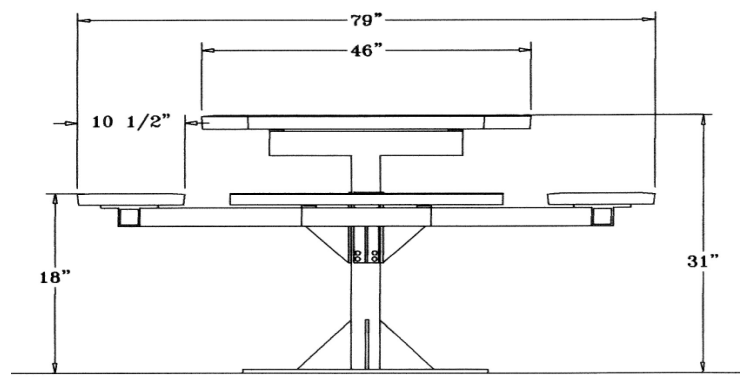

46" Octagon Pedestal Rolled Table with (4) Attached Seats - Surface Mount.

- 353 lbs.
- Top and seats are made with polyethylene $\frac{3}{4}$ " #9 expanded metal inside a 2" x 2" x $\frac{1}{8}$ " angle iron frame.
- 4" square zinc coated, powder coated galvanized frame.
- With umbrella hole.
- Some assembly required.

Item #: WC ROCT46SM

Textured Polyethylene Colors

Powder Coat Gloss Finishes

Thermoplastic Color Options

National Outdoor Furniture
1210 W. Main Street #296
Riverhead, N.Y. 11901

PHONE (888) 663-4621
E-MAIL nofinc1@gmail.com

www.nationaloutdoorfurniture.com