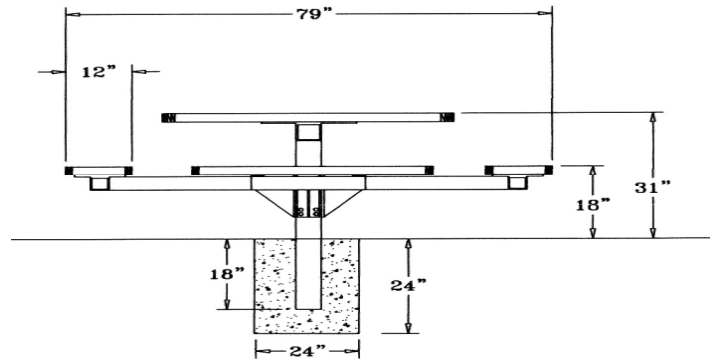

46" Classic Pedestal Table with (4) Attached Seats - Inground Mount.

- 398 lbs.
- Overall Dim: 79"Sq. x 31"Ht.
- Made with polyethylene coated ribbed steel seats.
- Rolled edge with 3/4" #9 polyethylene coated expanded top metal
- 4" square zinc coated, powder coated galvanized frame.
- With umbrella hole.
- Some assembly required.

Item #: WC CSQ46IG