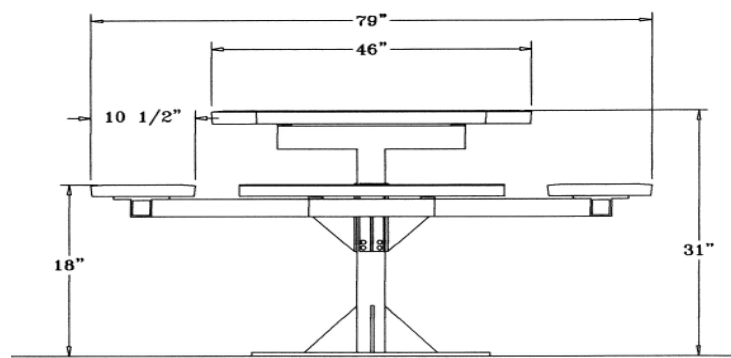

46" Square Classic Table with (4) Attached Seats, Rounded Corners - Surface Mount.

- 361 Lbs.
- Overall Dim: 79" x 79" Square x 31"Ht.
- Polyethylene coated 3/4" #9 expanded metal.
- Zinc coated, galvanized, powder coated 4" pedestal.
- With umbrella hole.
- Some assembly required.

Item #: WC CSQ46SM