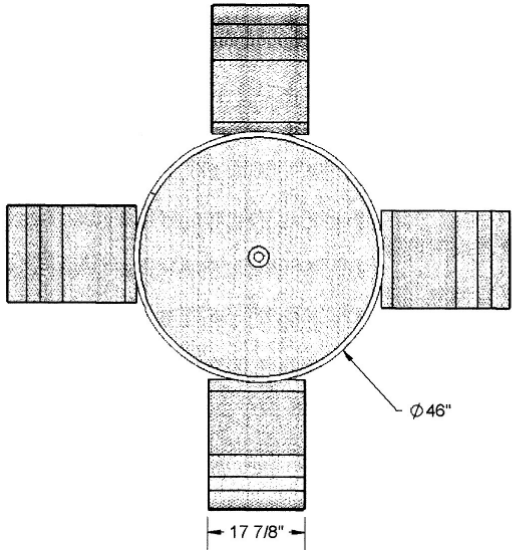

46" Round Contour Table with (4) Attached Seats - Portable

National Outdoor Furniture
1210 W. Main Street #296
Riverhead, N.Y. 11901

PHONE (888) 663-4621
E-MAIL nofinc1@gmail.com

www.nationaloutdoorfurniture.com