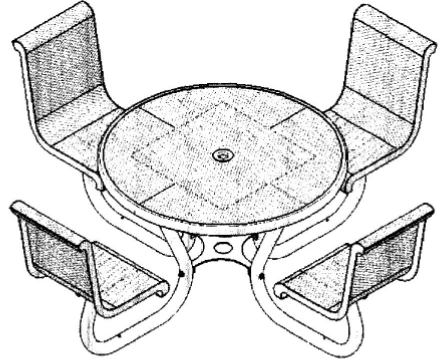

46" Round Contour Table with (4) Attached Seats and Backs - Portable.

- 169 and 211 Lbs.
- Overall Dimensions: 92"L x 92"W x 37"H.
- Available in diamond and perforated seats and tops.
- 1 1/16" O.D. brace.
- 2 3/8" O.D. all bolt together walk through frame.
- Thermoplastic coated seats and tops with powder coated frame.
- All stainless steel hardware.
- With 1 5/8" umbrella hole.
- Some assembly required.

BEIGE

BROWN

BLACK

MATTE BLACK

DARK GREY

NEW CHAMPAGNE

WHITE

Model Number	Description
US 230-RDVC46	46" Round Table, Diamond Style, Portable
US 230-RDPC46	46" Round Table, Perforated Style, Portable
US 230-RDSDC46	46" Round Table, Solid Top Perf Style, Portable

National Outdoor Furniture
1210 W. Main Street #296
Riverhead, N.Y. 11901

PHONE (888) 663-4621
E-MAIL nofinc1@gmail.com

www.nationaloutdoorfurniture.com

46" Round Contour Table with (4) Attached Seats - Portable