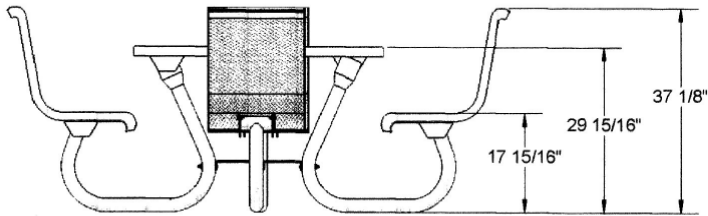

BEIGE

BROWN

BLACK

MATTE BLACK

DARK GREY

NEW CHAMPAGNE

WHITE

Model Number	Description
US 230-RDVC46	46" Round Table, Diamond Style, Portable
US 230-RDPC46	46" Round Table, Perforated Style, Portable
US 230-RDSDC46	46" Round Table, Solid Top Perf Style, Portable

National Outdoor Furniture
1210 W. Main Street #296
Riverhead, N.Y. 11901

PHONE (888) 663-4621
E-MAIL nofinc1@gmail.com

www.nationaloutdoorfurniture.com

46" Round Contour Table with (4) Attached Seats - Portable