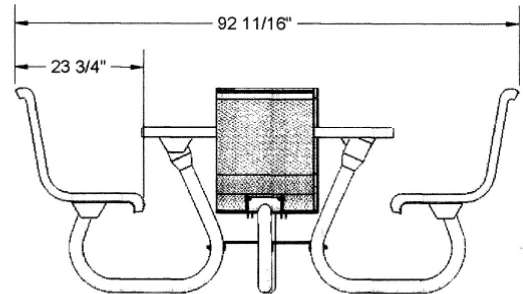

BEIGE

BROWN

BLACK

MATTE BLACK

DARK GREY

NEW CHAMPAGNE

WHITE

Model Number	Description
US 230-RDVC46	46" Round Table, Diamond Style, Portable
US 230-RDPC46	46" Round Table, Perforated Style, Portable
US 230-RDSDC46	46" Round Table, Solid Top Perf Style, Portable

National Outdoor Furniture
1210 W. Main Street #296
Riverhead, N.Y. 11901

PHONE (888) 663-4621
E-MAIL nofinc1@gmail.com

www.nationaloutdoorfurniture.com

46" Round Contour Table with (4) Attached Seats - Portable