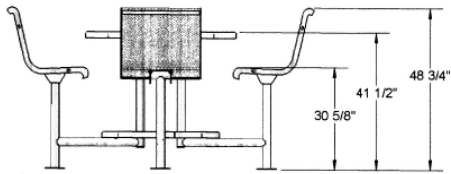

BEIGE

BROWN

BLACK

MATTE BLACK

DARK GREY

NEW CHAI

WHITE

Model Number	Description
US 362DSM-RDV	46" Round Table, Diamond Style, Surface Mount.
US 362DS-RDV	46" Round Table, Diamond Style, Inground Mount.
US 362PSM-RDP	46" Round Table, Perforated Style, Surface Mount.
US 362PS-RDP	46" Round Table, Perforated Style, Inground Mount.

National Outdoor Furniture
1210 W. Main Street #296
Riverhead, N.Y. 11901

PHONE (888) 663-4621
E-MAIL nofinc1@gmail.com

www.nationaloutdoorfurniture.com

46" Round Bar Table with (4) Attached Seats & Backs - Surface Mount.