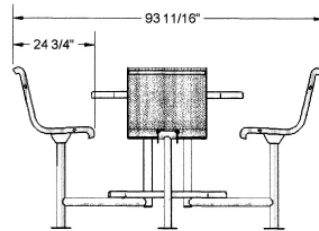

BEIGE

BROWN

BLACK

MATTE BLACK

DARK GREY

NEW CHAI

WHITE

Model Number	Description
US 362DSM-RDV	46" Round Table, Diamond Style, Surface Mount.
US 362DS-RDV	46" Round Table, Diamond Style, Inground Mount.
US 362PSM-RDP	46" Round Table, Perforated Style, Surface Mount.
US 362PS-RDP	46" Round Table, Perforated Style, Inground Mount.

National Outdoor Furniture
1210 W. Main Street #296
Riverhead, N.Y. 11901

PHONE (888) 663-4621
E-MAIL nofinc1@gmail.com

www.nationaloutdoorfurniture.com

46" Round Bar Table with (4) Attached Seats & Backs - Surface Mount.

46" Round Bar Table with (4) Attached Seats & Backs - Inground Mount.

National Outdoor Furniture
1210 W. Main Street #296
Riverhead, N.Y. 11901

PHONE (888) 663-4621
E-MAIL nofinc1@gmail.com
www.nationaloutdoorfurniture.com