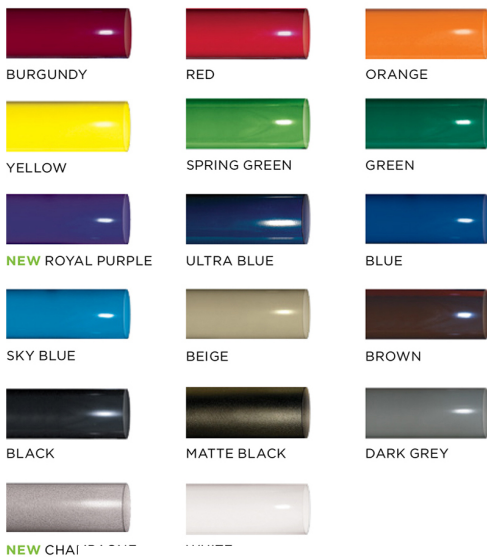

Item #: US 362

Table Styles

Diamond

Perforated

Thermoplastic Colors

Ultra Blue

Burgundy

Green

Beige

Blue

Red

Brown

Black

Standard Powder Coat Colors

BURGUNDY

RED

ORANGE

YELLOW

SPRING GREEN

GREEN

NEW ROYAL PURPLE

ULTRA BLUE

BLUE

SKY BLUE