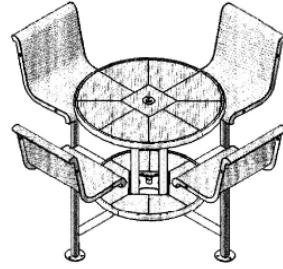

46" Round Ultra Bar Table with (4) Attached Seats and Backs - Portable.

- 280 and 289 Lbs.
- Overall Dimensions: 94"L x 94"W x 48 3/4"H. 41 1/2" Table top height.
- Available in surface or inground mount.
- Available in diamond and perforated seats and tops.
- 2 3/8" O.D. all MIG welded frame.
- Thermoplastic coated seats and tops with powder coated frame.
- All stainless steel hardware.
- With 1 5/8" umbrella hole.
- Cover plates optional.
- Some assembly required.

BEIGE

BROWN

BLACK

MATTE BLACK

DARK GREY

NEW CHAI

WHITE

Model Number	Description
US 362DSM-RDV	46" Round Table, Diamond Style, Surface Mount.
US 362DS-RDV	46" Round Table, Diamond Style, Inground Mount.
US 362PSM-RDP	46" Round Table, Perforated Style, Surface Mount.
US 362PS-RDP	46" Round Table, Perforated Style, Inground Mount.

National Outdoor Furniture
1210 W. Main Street #296
Riverhead, N.Y. 11901

PHONE (888) 663-4621
E-MAIL nofinc1@gmail.com

www.nationaloutdoorfurniture.com

46" Round Bar Table with (4) Attached Seats & Backs - Surface Mount.

46" Round Bar Table with (4) Attached Seats & Backs - Inground Mount.

National Outdoor Furniture
1210 W. Main Street #296
Riverhead, N.Y. 11901

PHONE (888) 663-4621
E-MAIL nofinc1@gmail.com
www.nationaloutdoorfurniture.com