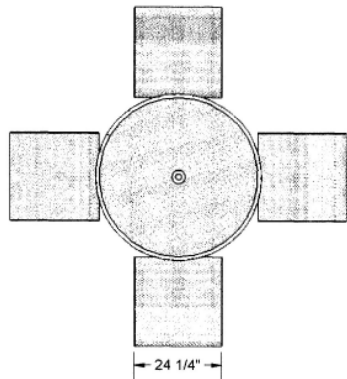

National Outdoor Furniture
1210 W. Main Street #296
Riverhead, N.Y. 11901

PHONE (888) 663-4621
E-MAIL nofinc1@gmail.com

www.nationaloutdoorfurniture.com

46" Round Bar Table with (4) Attached Seats & Backs - Surface Mount.

46" Round Bar Table with (4) Attached Seats & Backs - Inground Mount.

National Outdoor Furniture
1210 W. Main Street #296
Riverhead, N.Y. 11901

PHONE (888) 663-4621
E-MAIL nofinc1@gmail.com
www.nationaloutdoorfurniture.com