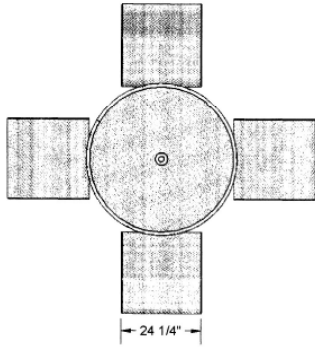

46" Round Bar Table with (4) Attached Seats & Backs - Surface Mount.