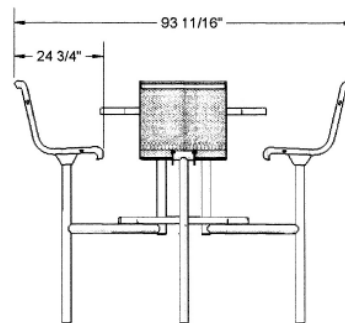

BEIGE

BROWN

BLACK

MATTE BLACK

DARK GREY

NEW CHAI

WHITE

Model Number	Description
US 362DSM-RDV	46" Round Table, Diamond Style, Surface Mount.
US 362DS-RDV	46" Round Table, Diamond Style, Inground Mount.
US 362PSM-RDP	46" Round Table, Perforated Style, Surface Mount.
US 362PS-RDP	46" Round Table, Perforated Style, Inground Mount.

National Outdoor Furniture
1210 W. Main Street #296
Riverhead, N.Y. 11901

PHONE (888) 663-4621
E-MAIL nofinc1@gmail.com

www.nationaloutdoorfurniture.com

46" Round Bar Table with (4) Attached Seats & Backs - Surface Mount.

46" Round Bar Table with (4) Attached Seats & Backs - Inground Mount.

National Outdoor Furniture
1210 W. Main Street #296
Riverhead, N.Y. 11901

PHONE (888) 663-4621
E-MAIL nofinc1@gmail.com
www.nationaloutdoorfurniture.com