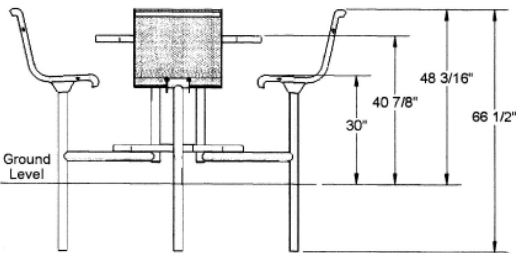

National Outdoor Furniture
1210 W. Main Street #296
Riverhead, N.Y. 11901

PHONE (888) 663-4621
E-MAIL nofinc1@gmail.com

www.nationaloutdoorfurniture.com

46" Round Bar Table with (4) Attached Seats & Backs - Surface Mount.

46" Round Bar Table with (4) Attached Seats & Backs - Inground Mount.

National Outdoor Furniture
1210 W. Main Street #296
Riverhead, N.Y. 11901

PHONE (888) 663-4621
E-MAIL nofinc1@gmail.com
www.nationaloutdoorfurniture.com