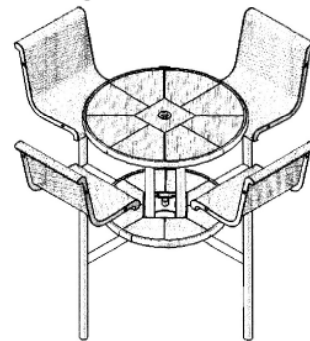

46" Round Ultra Bar Table with (4) Attached Seats and Backs - Portable.

- 280 and 289 Lbs.
- Overall Dimensions: 94"L x 94"W x 48 3/4"H. 41 1/2" Table top height.
- Available in surface or inground mount.
- Available in diamond and perforated seats and tops.
- 2 3/8" O.D. all MIG welded frame.
- Thermoplastic coated seats and tops with powder coated frame.
- All stainless steel hardware.
- With 1 5/8" umbrella hole.
- Cover plates optional.
- Some assembly required.

BEIGE

BROWN

BLACK

MATTE BLACK

DARK GREY

NEW CHAI

WHITE

Model Number	Description
US 362DSM-RDV	46" Round Table, Diamond Style, Surface Mount.
US 362DS-RDV	46" Round Table, Diamond Style, Inground Mount.
US 362PSM-RDP	46" Round Table, Perforated Style, Surface Mount.
US 362PS-RDP	46" Round Table, Perforated Style, Inground Mount.

National Outdoor Furniture
1210 W. Main Street #296
Riverhead, N.Y. 11901

PHONE (888) 663-4621
E-MAIL nofinc1@gmail.com

www.nationaloutdoorfurniture.com

46" Round Bar Table with (4) Attached Seats & Backs - Surface Mount.

46" Round Bar Table with (4) Attached Seats & Backs - Inground Mount.

National Outdoor Furniture
1210 W. Main Street #296
Riverhead, N.Y. 11901

PHONE (888) 663-4621
E-MAIL nofinc1@gmail.com
www.nationaloutdoorfurniture.com