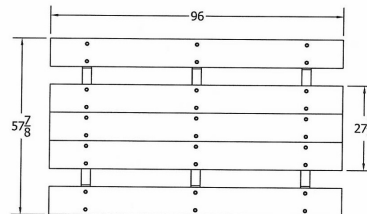

6' Recycled Plastic Picnic Table with (2) Attached Seats - Portable.

- 310 lbs.
- Dim: 72"W x 57"D x 28 1/2"H - Top is 28"D.
- Table top and seats are made with 2" x 10" recycled plastic slats and black recycled plastic base.
- All holes are predrilled and countersunk for plastic lumber.
- Includes a UV protectant.
- Maintenance free.
- No umbrella hole.
- Table top and seats available in green, cedar, brown and gray with black base.
- Some assembly required.

Item #: JP PB6PARKP

Model Number	Description
JP PB6PARKP	6 Ft. Table 310 Lbs.
JP PB8PARKP	8 Ft. Table 350 Lbs.

Resinwood Slat Colors

Cedar

Green

Gray

Brown

TOP VIEW

3D ISOMETRIC VIEW

FRONT VIEW

SIDE VIEW

TOP VIEW

3D ISOMETRIC VIEW

FRONT VIEW

SIDE VIEW