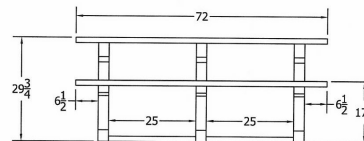

Item #: JP PB6PARKP

Model Number	Description
JP PB6PARKP	6 Ft. Table 310 Lbs.
JP PB8PARKP	8 Ft. Table 350 Lbs.

Resinwood Slat Colors

Cedar

Green

Gray

Brown

TOP VIEW

3D ISOMETRIC VIEW

FRONT VIEW

SIDE VIEW

TOP VIEW

3D ISOMETRIC VIEW

FRONT VIEW

SIDE VIEW