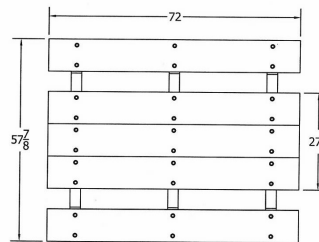

6' Recycled Plastic Picnic Table with (2) Attached Seats - Portable.

- 310 lbs.
- Dim: 72"W x 57"D x 28 1/2"H - Top is 28"D.
- Table top and seats are made with 2" x 10" recycled plastic slats and black recycled plastic base.
- All holes are predrilled and countersunk for plastic lumber.
- Includes a UV protectant.
- Maintenance free.
- No umbrella hole.
- Table top and seats available in green, cedar, brown and gray with black base.
- Some assembly required.

Item #: JP PB6PARKP

Model Number	Description
JP PB6PARKP	6 Ft. Table 310 Lbs.
JP PB8PARKP	8 Ft. Table 350 Lbs.

Resinwood Slat Colors

Cedar

Green

Gray

Brown

TOP VIEW

3D ISOMETRIC VIEW

FRONT VIEW

SIDE VIEW

TOP VIEW

3D ISOMETRIC VIEW

FRONT VIEW

SIDE VIEW