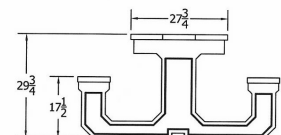

Item #: JP PB6PARKP

Model Number	Description
JP PB6PARKP	6 Ft. Table 310 Lbs.
JP PB8PARKP	8 Ft. Table 350 Lbs.

Resinwood Slat Colors

Cedar

Green

Gray

Brown

TOP VIEW

3D ISOMETRIC VIEW

FRONT VIEW

SIDE VIEW

TOP VIEW

3D ISOMETRIC VIEW

FRONT VIEW

SIDE VIEW