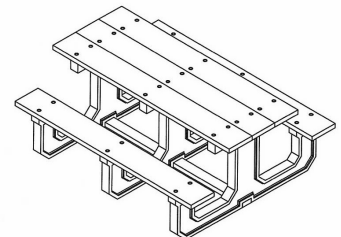

6' Recycled Plastic Picnic Table with (2) Attached Seats - Portable.

- 310 lbs.
- Dim: 72"W x 57"D x 28 1/2"H - Top is 28"D.
- Table top and seats are made with 2" x 10" recycled plastic slats and black recycled plastic base.
- All holes are predrilled and countersunk for plastic lumber.
- Includes a UV protectant.
- Maintenance free.
- No umbrella hole.
- Table top and seats available in green, cedar, brown and gray with black base.
- Some assembly required.

Item #: JP PB6PARKP

Model Number	Description
JP PB6PARKP	6 Ft. Table 310 Lbs.
JP PB8PARKP	8 Ft. Table 350 Lbs.

Resinwood Slat Colors

Cedar

Green

Gray

Brown

TOP VIEW

3D ISOMETRIC VIEW

FRONT VIEW

SIDE VIEW

TOP VIEW

3D ISOMETRIC VIEW

FRONT VIEW

SIDE VIEW