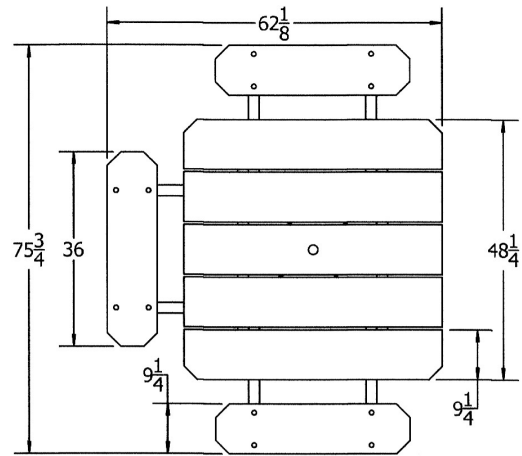

National Outdoor Furniture
1210 W. Main Street #296
Riverhead, N.Y. 11901

PHONE (888) 663-4621
E-MAIL nofinc1@gmail.com

www.nationaloutdoorfurniture.com