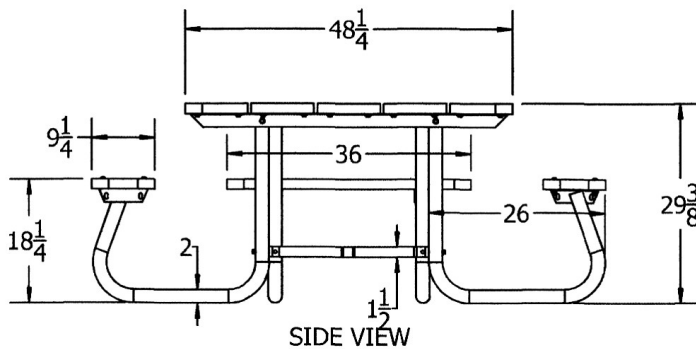

National Outdoor Furniture
1210 W. Main Street #296
Riverhead, N.Y. 11901

PHONE (888) 663-4621
E-MAIL nofinc1@gmail.com

www.nationaloutdoorfurniture.com