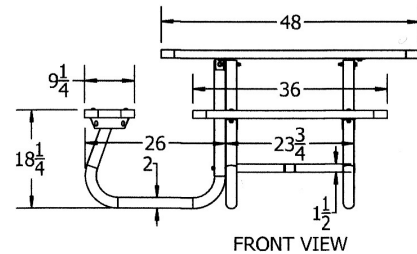

National Outdoor Furniture
1210 W. Main Street #296
Riverhead, N.Y. 11901

PHONE (888) 663-4621
E-MAIL nofinc1@gmail.com

www.nationaloutdoorfurniture.com