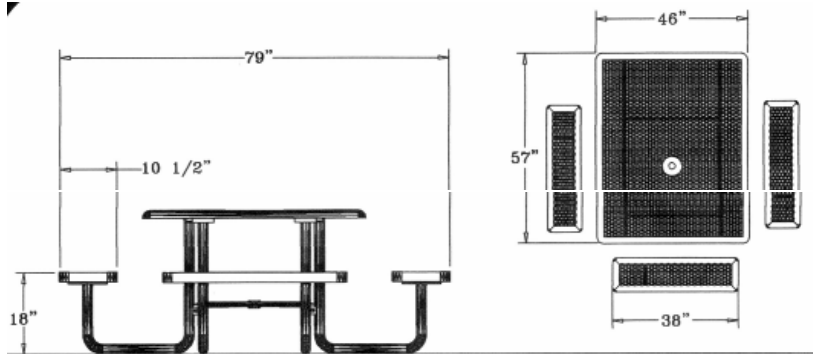

46" x 57" Regal Table with (3) Attached Seats, Rounded Corners, ADA - Portable.

- 46" x 57" ADA Top.
- 233 lbs.
- Top and seats are made with polyethylene coated 3/4" #9 expanded metal inside a 2" x 2" x 1/8" angle iron frame.
- 1 5/8" zinc coated, powder coated galvanized frame.
- With umbrella hole.
- Surface and inground mounting clamps available.
- Some assembly required.

Item #: WC RSQ46ADA-3P

Portable Table Mounting Options

Textured Polyethylene Colors

Powder Coat Gloss Finishes

Thermoplastic Color Options

National Outdoor Furniture
1210 W. Main Street #296
Riverhead, N.Y. 11901

PHONE (888) 663-4621
E-MAIL nofinc1@gmail.com

www.nationaloutdoorfurniture.com