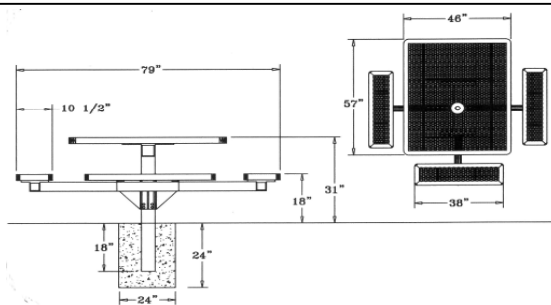

46" Octagon ADA Rolled Pedestal Table with (3) Attached Seats - Inground Mount.

- 46" x 57" ADA Top.
- 338 lbs.
- Top and seats are made with polyethylene coated 3/4" #9 expanded metal inside a 2" x 2" x 1/8" angle iron frame.
- 4" square zinc coated, powder coated galvanized frame.
- With umbrella hole.
- Some assembly required.

Item #: WC ROCT46ADA-3IG

Textured Polyethylene Colors

Powder Coat Gloss Finishes

Thermoplastic Color Options

National Outdoor Furniture
1210 W. Main Street #296
Riverhead, N.Y. 11901

PHONE (888) 663-4621
E-MAIL nofinc1@gmail.com
www.nationaloutdoorfurniture.com