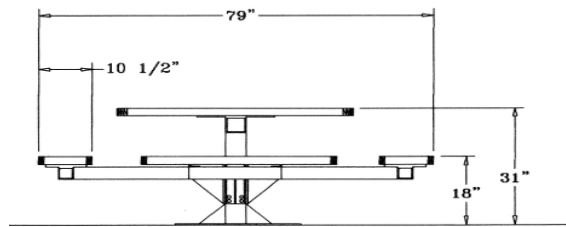

46" Square Regal Table with (3) Attached Seats, Rounded Corners - ADA Surface Mount.

- 46" x 57" ADA Top.
- 305 Lbs.
- Top and seats are made with polyethylene coated 3/4" #9 expanded metal inside a 2" x 2" x 1/8" angle iron frame.
- Zinc coated, galvanized, powder coated, single 4" pedestal.
- With umbrella hole.
- Some assembly required.

Item #: WC RSQ46ADA-3SM

Textured Polyethylene Colors

Powder Coat Gloss Finishes

Thermoplastic Color Options

National Outdoor Furniture
1210 W. Main Street #296
Riverhead, N.Y. 11901

PHONE (888) 663-4621
E-MAIL nofinc1@gmail.com
www.nationaloutdoorfurniture.com