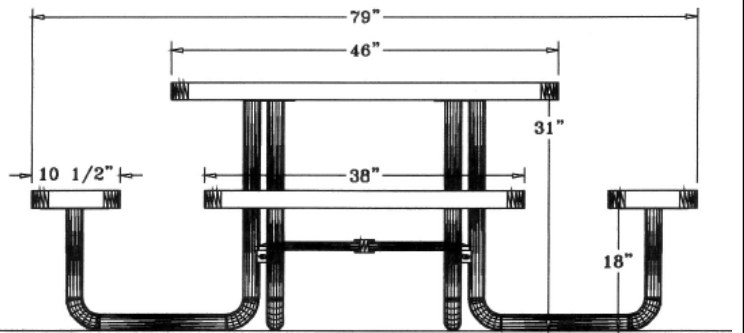

46" x 57" Classic Table with (4) Attached Seats - ADA/Portable.

1. 270 lbs.
   - Made with polyethylene coated ribbed steel seats.
   - Rolled edge with 3/4" #9 pvc or polyethylene coated expanded metal top.
   - 2" O.D. zinc coated, powder coated galvanized frame.
   - With umbrella hole.
2. Surface and inground mounting clamps available.
3. Some assembly required.

Item #: WC CSQ46ADA-3P