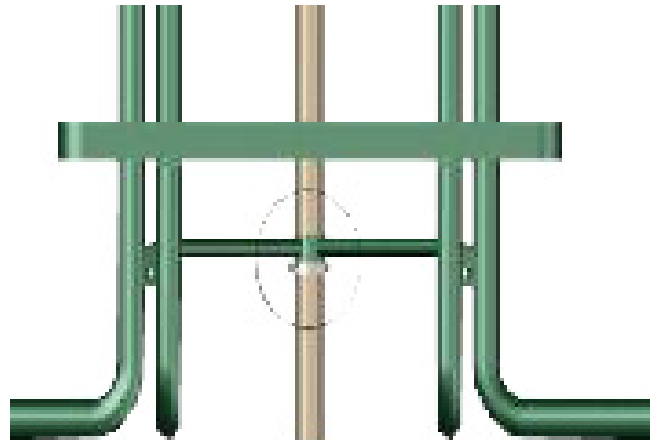

Umbrella Brace

- 1 Lb.
- Polished aluminum with stainless steel bolts.
- 1.535 ID x 3" OD x approx 1/2" width and stainless steel screws (3/16" allen head)
- Used with portable tables only.

Item #: WC UBTRACE