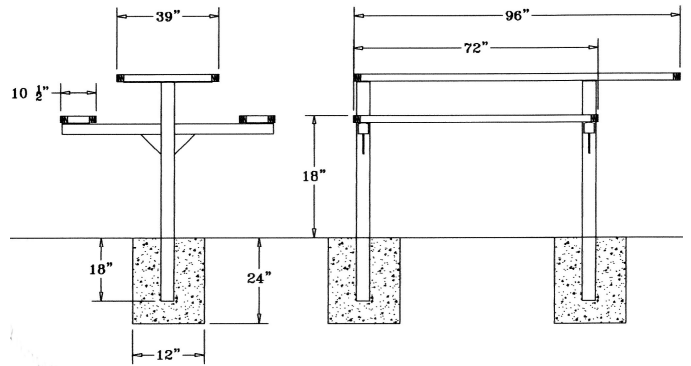

8' Perforated Table with (2) 6' Attached Seats, Rounded Corners - ADA Inground Mount.

- 410 lbs.
- Overall Dim: 96"L x 62"W x 31"Ht.
- Large hole pvc coated 11 gauge punched steel.
- 2 3/8" O.D. zinc coated, powder coated galvanized frame.
- Without umbrella hole.
- Surface mount style also available.
- Some assembly required.

Item # WC PF8ADAIG