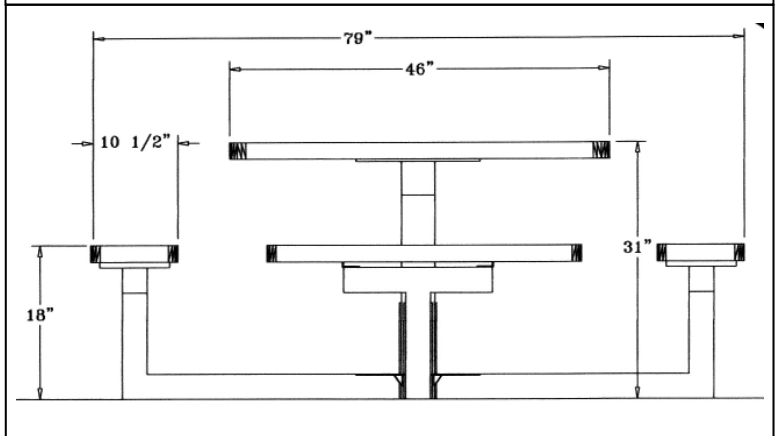

**46" x 57" Classic Pedestal Table with (3)
Attached Seats -ADA/Portable.**

- 333 lbs.
- Made with polyethylene coated ribbed steel seats.
- Rolled edge with 3/4" #9 pvc or polyethylene coated expanded metal top.
- 4" Square zinc coated, powder coated galvanized frame.
- With umbrella hole.
- Some assembly required.

Item #: WC CSQ46ADA-3PP