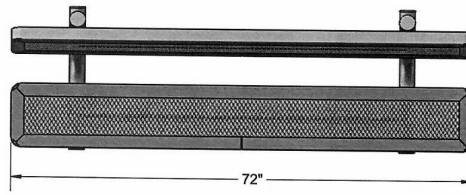

6 Ft. Regal Elementary Bench with Back, - Portable.

- 6' Dimensions: 72"L x 14 1/2" Seat"Ht. 113 Lbs.
- Top and seats are made with 3/4" #9 expanded metal coated steel on 2" x 2" x 1/8" angle iron frame. Thermoplastic coated
- Two 2 3/8" zinc coated, powder coated galvanized legs.
- 10 1/2" Deep seat.
- Some assembly required.

NOF# WC B6WBRCP-ELEM

**Regal Style
Portable**

Portable Bench Mounting Options

Surface Mounting Clamp

Inground Mounting Clamp

Sleep Inhibitors

Sleepseat

Textured Polyethylene Colors