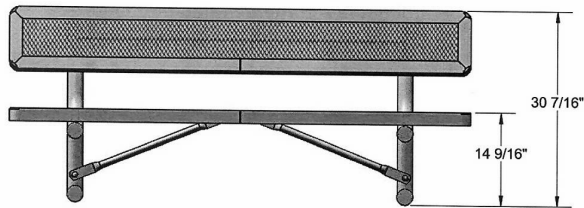

6 Ft. Regal Elementary Bench with Back, - Portable.

- 6' Dimensions: 72"L x 14 1/2" Seat"Ht. 113 Lbs.
- Top and seats are made with 3/4" #9 expanded metal coated steel on 2" x 2" x 1/8" angle iron frame. Thermoplastic coated
- Two 2 3/8" zinc coated, powder coated galvanized legs.
- 10 1/2" Deep seat.
- Some assembly required.

NOF# WC B6WBRCP-ELEM

**Regal Style
Portable**

Portable Bench Mounting Options

Surface Mounting Clamp

Inground Mounting Clamp

Sleep Inhibitors

Sleepseat

Textured Polyethylene Colors

Powder Coat Gloss Finishes

Thermoplastic Color Options

National Outdoor Furniture
1210 W. Main Street #296
Riverhead, N.Y. 11901

PHONE (888) 663-4621
E-MAIL nofinc1@gmail.com

www.nationaloutdoorfurniture.com