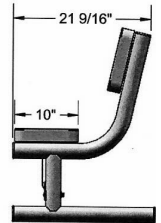

6 Ft. Regal Elementary Bench with Back, - Portable.

- 6' Dimensions: 72"L x 14 1/2" Seat"Ht. 113 Lbs.
- Top and seats are made with 3/4" #9 expanded metal coated steel on 2" x 2" x 1/8" angle iron frame. Thermoplastic coated
- Two 2 3/8" zinc coated, powder coated galvanized legs.
- 10 1/2" Deep seat.
- Some assembly required.

NOF# WC B6WBRCP-ELEM

**Regal Style
Portable**

Portable Bench Mounting Options

Surface Mounting Clamp

Inground Mounting Clamp

Sleep Inhibitors

Sleepseat

Textured Polyethylene Colors