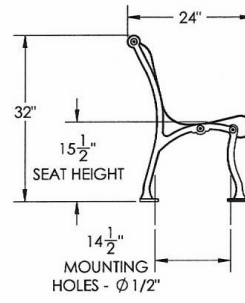

Iron Valley Picnic Table - Surface and Inground Mount.

- Table Height 29 1/2". Seat Height 24"
- Slats are formed ASTM 1018 cold rolled steel - 1 1/2" x 3/16".
- 4 1/2" Round pipe table base.
- Coated with zinc rich epoxy primer and top coated with electrostatic power coated oven coated.
- Available in surface or inground mount.
- Some assembly required.

Bronze

National Outdoor Furniture
1210 W. Main Street #296
Riverhead, N.Y. 11901

PHONE (888) 663-4621
E-MAIL nofinc1@gmail.com

www.nationaloutdoorfurniture.com

IRON VALLEY LUNCH TABLE - 36"

NOTE:
TABLE DOES NOT INCLUDE CHAIRS
CHAIR OPTIONS INCLUDE:
IRON VALLEY CHAIR - IVCH 24"
IRON VALLEY BACKLESS CHAIR - IVBCH 24"

IRON VALLEY LUNCH TABLE - 48"

NOTE:
TABLE DOES NOT INCLUDE CHAIRS
CHAIR OPTIONS INCLUDE:
IRON VALLEY CHAIR - IVCH 24"
IRON VALLEY BACKLESS CHAIR - IVBCH 24"

National Outdoor Furniture
1210 W. Main Street #296
Riverhead, N.Y. 11901