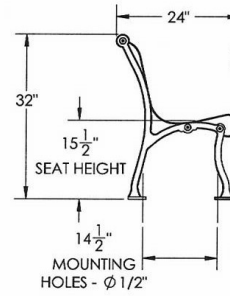

Iron Valley Picnic Table - Surface and Inground Mount.

- Table Height 29 1/2". Seat Height 24"
- Slats are formed ASTM 1018 cold rolled steel - 1 1/2" x 3/16".
- 4 1/2" Round pipe table base.
- Coated with zinc rich epoxy primer and top coated with electrostatic power coated oven coated.
- Available in surface or inground mount.
- Some assembly required.

Bronze

National Outdoor Furniture
1210 W. Main Street #296
Riverhead, N.Y. 11901

PHONE (888) 663-4621
E-MAIL nofinc1@gmail.com

www.nationaloutdoorfurniture.com

IRON VALLEY LUNCH TABLE - 36"

NOTE:
TABLE DOES NOT INCLUDE CHAIRS
CHAIR OPTIONS INCLUDE:
IRON VALLEY CHAIR - IVCH 24"
IRON VALLEY BACKLESS CHAIR - IVBCH 24"

IRON VALLEY LUNCH TABLE - 48"

NOTE:
TABLE DOES NOT INCLUDE CHAIRS
CHAIR OPTIONS INCLUDE:
IRON VALLEY CHAIR - IVCH 24"
IRON VALLEY BACKLESS CHAIR - IVBCH 24"

National Outdoor Furniture
1210 W. Main Street #296
Riverhead, N.Y. 11901