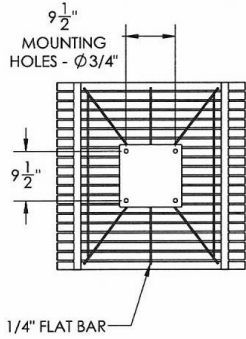

Iron Valley Picnic Table - Surface and Inground Mount.

- Table Height 29 1/2". Seat Height 24"
- Slats are formed ASTM 1018 cold rolled steel - 1 1/2" x 3/16".
- 4 1/2" Round pipe table base.
- Coated with zinc rich epoxy primer and top coated with electrostatic power coated oven coated.
- Available in surface or inground mount.
- Some assembly required.

Bronze

National Outdoor Furniture
1210 W. Main Street #296
Riverhead, N.Y. 11901

PHONE (888) 663-4621
E-MAIL nofinc1@gmail.com

www.nationaloutdoorfurniture.com

IRON VALLEY LUNCH TABLE - 36"

NOTE:
TABLE DOES NOT INCLUDE CHAIRS
CHAIR OPTIONS INCLUDE:
IRON VALLEY CHAIR - IVCH 24"
IRON VALLEY BACKLESS CHAIR - IVBCH 24"

IRON VALLEY LUNCH TABLE - 48"

NOTE:
TABLE DOES NOT INCLUDE CHAIRS
CHAIR OPTIONS INCLUDE:
IRON VALLEY CHAIR - IVCH 24"
IRON VALLEY BACKLESS CHAIR - IVBCH 24"

National Outdoor Furniture
1210 W. Main Street #296
Riverhead, N.Y. 11901