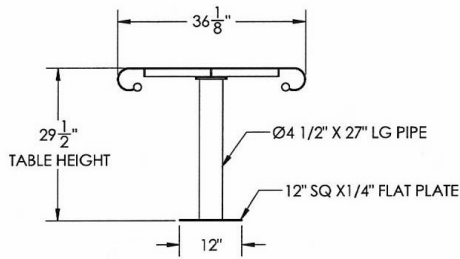

Bronze

National Outdoor Furniture
1210 W. Main Street #296
Riverhead, N.Y. 11901

PHONE (888) 663-4621
E-MAIL nofinc1@gmail.com

www.nationaloutdoorfurniture.com

IRON VALLEY LUNCH TABLE - 36"

NOTE:
TABLE DOES NOT INCLUDE CHAIRS
CHAIR OPTIONS INCLUDE:
IRON VALLEY CHAIR - IVCH 24"
IRON VALLEY BACKLESS CHAIR - IVBCH 24"

IRON VALLEY LUNCH TABLE - 48"

NOTE:
TABLE DOES NOT INCLUDE CHAIRS
CHAIR OPTIONS INCLUDE:
IRON VALLEY CHAIR - IVCH 24"
IRON VALLEY BACKLESS CHAIR - IVBCH 24"

National Outdoor Furniture
1210 W. Main Street #296
Riverhead, N.Y. 11901