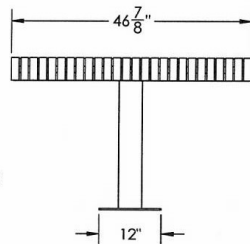

IRON VALLEY LUNCH TABLE - 48"

NOTE:
TABLE DOES NOT INCLUDE CHAIRS
CHAIR OPTIONS INCLUDE:
IRON VALLEY CHAIR - IVCH 24"
IRON VALLEY BACKLESS CHAIR - IVBCH 24"