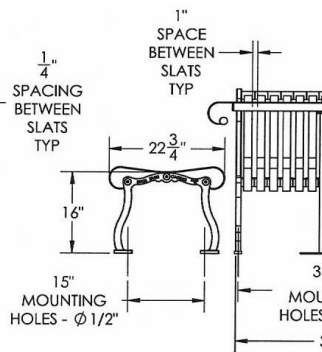

Iron Valley Picnic Table - Surface and Inground Mount.

- Table Height 29 1/2". Seat Height 24"
- Slats are formed ASTM 1018 cold rolled steel - 1 1/2" x 3/16".
- 4 1/2" Round pipe table base.
- Coated with zinc rich epoxy primer and top coated with electrostatic power coated oven coated.
- Available in surface or inground mount.
- Some assembly required.

Bronze

National Outdoor Furniture
1210 W. Main Street #296
Riverhead, N.Y. 11901

PHONE (888) 663-4621
E-MAIL nofinc1@gmail.com

www.nationaloutdoorfurniture.com

IRON VALLEY LUNCH TABLE - 36"

NOTE:
TABLE DOES NOT INCLUDE CHAIRS
CHAIR OPTIONS INCLUDE:
IRON VALLEY CHAIR - IVCH 24"
IRON VALLEY BACKLESS CHAIR - IVBCH 24"

IRON VALLEY LUNCH TABLE - 48"

NOTE:
TABLE DOES NOT INCLUDE CHAIRS
CHAIR OPTIONS INCLUDE:
IRON VALLEY CHAIR - IVCH 24"
IRON VALLEY BACKLESS CHAIR - IVBCH 24"

National Outdoor Furniture
1210 W. Main Street #296
Riverhead, N.Y. 11901