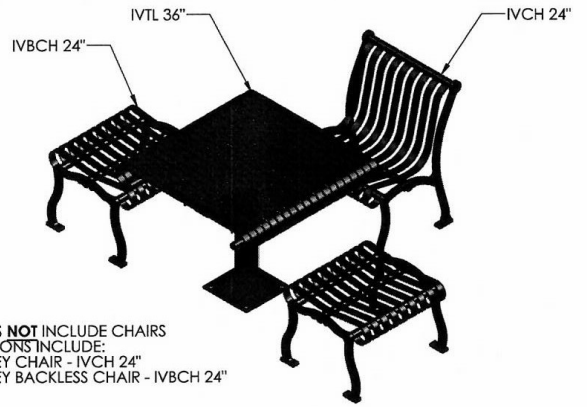

Iron Valley Picnic Table - Surface and Inground Mount.

- Table Height 29 1/2". Seat Height 24"
- Slats are formed ASTM 1018 cold rolled steel - 1 1/2" x 3/16".
- 4 1/2" Round pipe table base.
- Coated with zinc rich epoxy primer and top coated with electrostatic power coated oven coated.
- Available in surface or inground mount.
- Some assembly required.

Model #

KR IVLT 36"/IVBCH 24" 36" Table with 4 Backless Chairs 449 Lbs

KR IVLT 48"/IVBCH 48" Table with 4 Backless Chairs 499 Lbs

KR IVLT 36"/IVCH 36" Table with 4 Chairs 513 Lbs

KR IVLT 48"/IVCH 48" Table with 4 Chairs 513 Lbs

Bronze

National Outdoor Furniture
1210 W. Main Street #296
Riverhead, N.Y. 11901

PHONE (888) 663-4621
E-MAIL nofinc1@gmail.com

www.nationaloutdoorfurniture.com

IRON VALLEY LUNCH TABLE - 36"

NOTE:
TABLE DOES NOT INCLUDE CHAIRS
CHAIR OPTIONS INCLUDE:
IRON VALLEY CHAIR - IVCH 24"
IRON VALLEY BACKLESS CHAIR - IVBCH 24"

IRON VALLEY LUNCH TABLE - 48"

NOTE:
TABLE DOES NOT INCLUDE CHAIRS
CHAIR OPTIONS INCLUDE:
IRON VALLEY CHAIR - IVCH 24"
IRON VALLEY BACKLESS CHAIR - IVBCH 24"

National Outdoor Furniture
1210 W. Main Street #296
Riverhead, N.Y. 11901