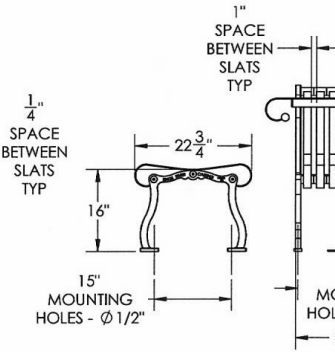

Iron Valley Picnic Table - Surface and Inground Mount.

- Table Height 29 1/2". Seat Height 24"
- Slats are formed ASTM 1018 cold rolled steel - 1 1/2" x 3/16".
- 4 1/2" Round pipe table base.
- Coated with zinc rich epoxy primer and top coated with electrostatic power coated oven coated.
- Available in surface or inground mount.
- Some assembly required.

Bronze

National Outdoor Furniture
1210 W. Main Street #296
Riverhead, N.Y. 11901

PHONE (888) 663-4621
E-MAIL nofinc1@gmail.com

www.nationaloutdoorfurniture.com

IRON VALLEY LUNCH TABLE - 36"

NOTE:
TABLE DOES NOT INCLUDE CHAIRS
CHAIR OPTIONS INCLUDE:
IRON VALLEY CHAIR - IVCH 24"
IRON VALLEY BACKLESS CHAIR - IVBCH 24"

IRON VALLEY LUNCH TABLE - 48"

NOTE:
TABLE DOES NOT INCLUDE CHAIRS
CHAIR OPTIONS INCLUDE:
IRON VALLEY CHAIR - IVCH 24"
IRON VALLEY BACKLESS CHAIR - IVBCH 24"

National Outdoor Furniture
1210 W. Main Street #296
Riverhead, N.Y. 11901