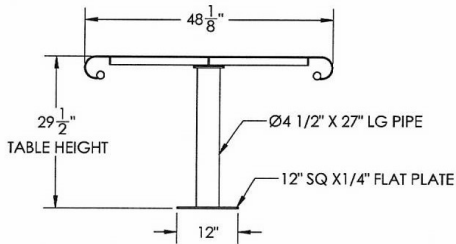

Bronze

National Outdoor Furniture
1210 W. Main Street #296
Riverhead, N.Y. 11901

PHONE (888) 663-4621
E-MAIL nofinc1@gmail.com

www.nationaloutdoorfurniture.com

IRON VALLEY LUNCH TABLE - 36"

NOTE:
TABLE DOES NOT INCLUDE CHAIRS
CHAIR OPTIONS INCLUDE:
IRON VALLEY CHAIR - IVCH 24"
IRON VALLEY BACKLESS CHAIR - IVBCH 24"

IRON VALLEY LUNCH TABLE - 48"

NOTE:
TABLE DOES NOT INCLUDE CHAIRS
CHAIR OPTIONS INCLUDE:
IRON VALLEY CHAIR - IVCH 24"
IRON VALLEY BACKLESS CHAIR - IVBCH 24"

National Outdoor Furniture
1210 W. Main Street #296
Riverhead, N.Y. 11901