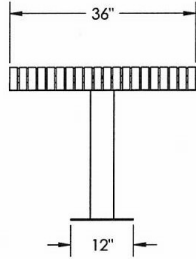

Iron Valley Picnic Table - Surface and Inground Mount.

- Table Height 29 1/2". Seat Height 24"
- Slats are formed ASTM 1018 cold rolled steel - 1 1/2" x 3/16".
- 4 1/2" Round pipe table base.
- Coated with zinc rich epoxy primer and top coated with electrostatic power coated oven coated.
- Available in surface or inground mount.
- Some assembly required.

Bronze

National Outdoor Furniture
1210 W. Main Street #296
Riverhead, N.Y. 11901

PHONE (888) 663-4621
E-MAIL nofinc1@gmail.com

www.nationaloutdoorfurniture.com

IRON VALLEY LUNCH TABLE - 36"

NOTE:
TABLE DOES NOT INCLUDE CHAIRS
CHAIR OPTIONS INCLUDE:
IRON VALLEY CHAIR - IVCH 24"
IRON VALLEY BACKLESS CHAIR - IVBCH 24"

IRON VALLEY LUNCH TABLE - 48"

NOTE:
TABLE DOES NOT INCLUDE CHAIRS
CHAIR OPTIONS INCLUDE:
IRON VALLEY CHAIR - IVCH 24"
IRON VALLEY BACKLESS CHAIR - IVBCH 24"

National Outdoor Furniture
1210 W. Main Street #296
Riverhead, N.Y. 11901