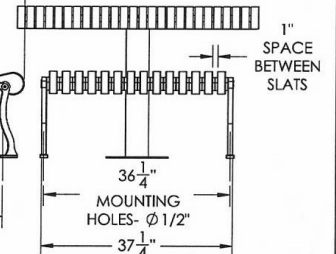

National Outdoor Furniture
1210 W. Main Street #296
Riverhead, N.Y. 11901

PHONE (888) 663-4621
E-MAIL nofinc1@gmail.com
www.nationaloutdoorfurniture.com