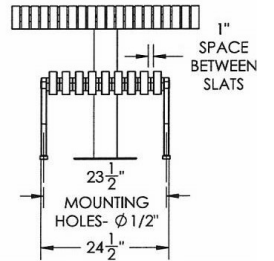

Bronze

National Outdoor Furniture
1210 W. Main Street #296
Riverhead, N.Y. 11901

PHONE (888) 663-4621
E-MAIL nofinc1@gmail.com

www.nationaloutdoorfurniture.com

IRON VALLEY LUNCH TABLE - 36"

NOTE:
TABLE DOES NOT INCLUDE CHAIRS
CHAIR OPTIONS INCLUDE:
IRON VALLEY CHAIR - IVCH 24"
IRON VALLEY BACKLESS CHAIR - IVBCH 24"