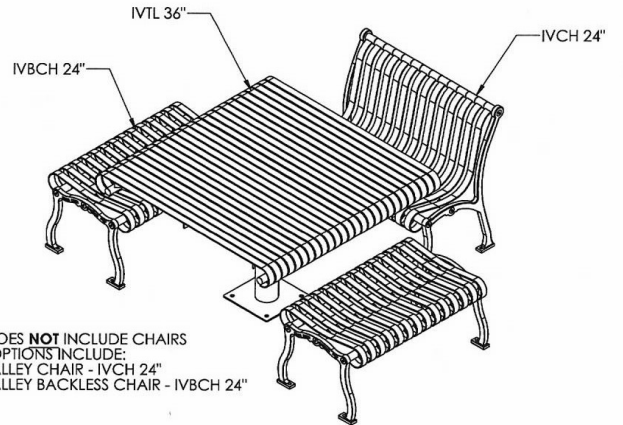

Iron Valley Picnic Table - Surface and Inground Mount.

- Table Height 29 1/2". Seat Height 24"
- Slats are formed ASTM 1018 cold rolled steel - 1 1/2" x 3/16".
- 4 1/2" Round pipe table base.
- Coated with zinc rich epoxy primer and top coated with electrostatic power coated oven coated.
- Available in surface or inground mount.
- Some assembly required.

Bronze

National Outdoor Furniture
1210 W. Main Street #296
Riverhead, N.Y. 11901

PHONE (888) 663-4621
E-MAIL nofinc1@gmail.com

www.nationaloutdoorfurniture.com

IRON VALLEY LUNCH TABLE - 36"

NOTE:
TABLE DOES NOT INCLUDE CHAIRS
CHAIR OPTIONS INCLUDE:
IRON VALLEY CHAIR - IVCH 24"
IRON VALLEY BACKLESS CHAIR - IVBCH 24"

IRON VALLEY LUNCH TABLE - 48"

NOTE:
TABLE DOES NOT INCLUDE CHAIRS
CHAIR OPTIONS INCLUDE:
IRON VALLEY CHAIR - IVCH 24"
IRON VALLEY BACKLESS CHAIR - IVBCH 24"

National Outdoor Furniture
1210 W. Main Street #296
Riverhead, N.Y. 11901