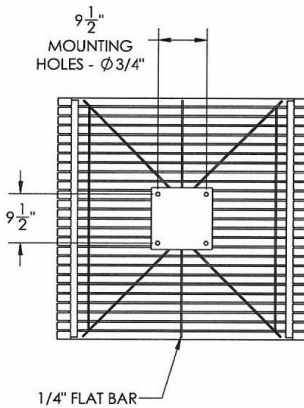

Iron Valley Picnic Table - Surface and Inground Mount.

- Table Height 29 1/2". Seat Height 24"
- Slats are formed ASTM 1018 cold rolled steel - 1 1/2" x 3/16".
- 4 1/2" Round pipe table base.
- Coated with zinc rich epoxy primer and top coated with electrostatic power coated oven coated.
- Available in surface or inground mount.
- Some assembly required.

Bronze

National Outdoor Furniture
1210 W. Main Street #296
Riverhead, N.Y. 11901

PHONE (888) 663-4621
E-MAIL nofinc1@gmail.com

www.nationaloutdoorfurniture.com

IRON VALLEY LUNCH TABLE - 36"

NOTE:
TABLE DOES NOT INCLUDE CHAIRS
CHAIR OPTIONS INCLUDE:
IRON VALLEY CHAIR - IVCH 24"
IRON VALLEY BACKLESS CHAIR - IVBCH 24"

IRON VALLEY LUNCH TABLE - 48"

NOTE:
TABLE DOES NOT INCLUDE CHAIRS
CHAIR OPTIONS INCLUDE:
IRON VALLEY CHAIR - IVCH 24"
IRON VALLEY BACKLESS CHAIR - IVBCH 24"

National Outdoor Furniture
1210 W. Main Street #296
Riverhead, N.Y. 11901