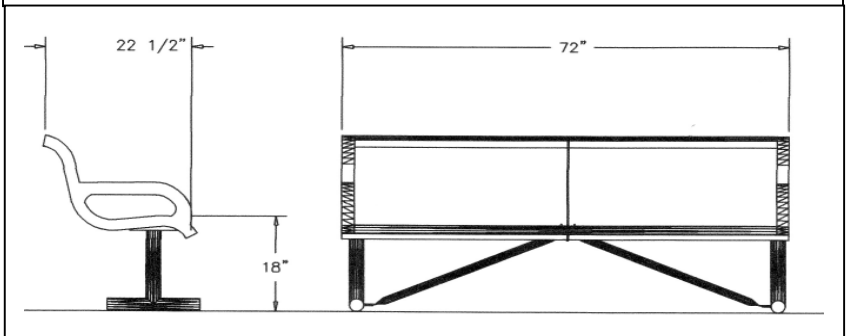

6 Ft. Classic Wingline Bench with Back - Portable.

- 174 Lbs.
- Polyethylene coated ribbed steel seat/back.
- 2 3/8" Zinc coated, powder coated galvanized legs.
- Some assembly required.

Item #: WC WC6WBP