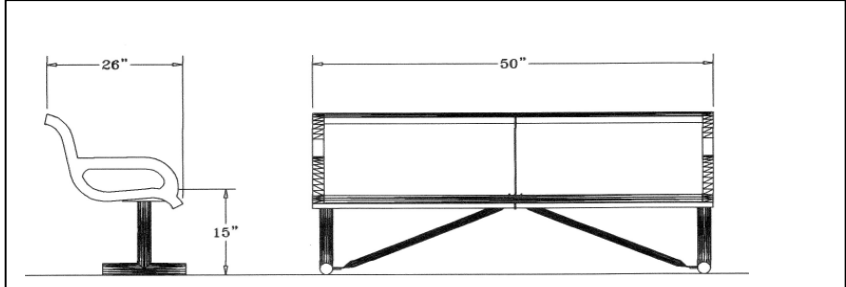

4 Ft. Classic Wingline Bench with Back - Portable.

- 131 Lbs.
- Polyethylene coated ribbed steel seat/back.
- 2 3/8" Zinc coated, powder coated galvanized legs.
- Some assembly required.

Item #: WC WC4WBP

Classic Wingline Style Portable

6 Ft. Classic Wingline Bench with Back - Portable.

- 174 Lbs.
- Polyethylene coated ribbed steel seat/back.
- 2 3/8" Zinc coated, powder coated galvanized legs.
- Some assembly required.