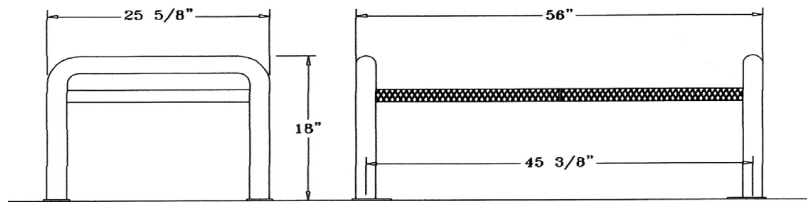

**Modern Series Style
Surface Mount / Portable**

**Modern Series Style
Surface Mount / Portable**

**Surface Mount
Cover Options**

4 Ft. Modern Contoured Bench, No Back - Portable/Surface Mount.

- 95 Lbs.
- 3/4" #9 Polyethylene coated expanded metal seat.
- 2 3/8" Zinc coated, powder coated galvanized frame.
- Some assembly required.

Item #: WC MB4PSM

6 Ft. Modern Contoured Bench, No Back - Portable/Surface Mount.

- 120 Lbs.
- 3/4" #9 Polyethylene coated expanded metal seat.
- 2 3/8" Zinc coated, powder coated galvanized frame.
- Some assembly required.