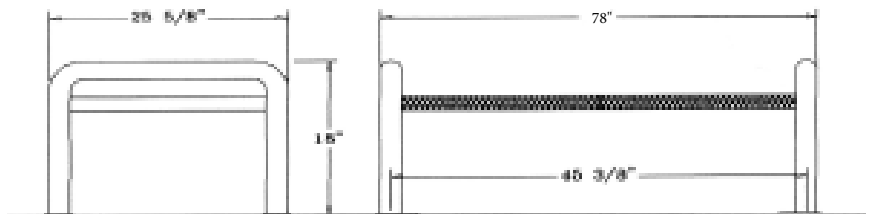

6 Ft. Modern Contoured Bench, No Back - Portable/Surface Mount.

- 120 Lbs.
- 3/4" #9 Polyethylene coated expanded metal seat.
- 2 3/8" Zinc coated, powder coated galvanized frame.
- Some assembly required.

Item #: WC MB6PSM