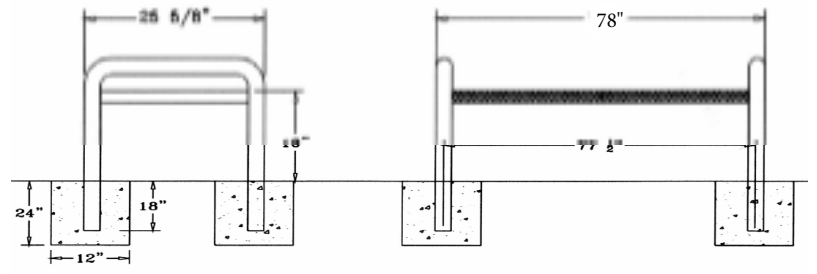

4 Ft. Modern Contoured Bench, No Back - Inground Mount.

- 95 Lbs.
- 3/4" #9 Polyethylene coated expanded metal seat.
- 2 3/8" Zinc coated, powder coated galvanized frame.
- Some assembly required.

Item #: WC MB4IG

6 Ft. Modern Contoured Bench, No Back - Inground Mount.

- 120 Lbs.
- 3/4" #9 Polyethylene coated expanded metal seat.
- 2 3/8" Zinc coated, powder coated galvanized frame.
- Some assembly required.

Item #: WC MB6IG

Textured Polyethylene Colors

Powder Coat Gloss Finishes

Thermoplastic Color Options