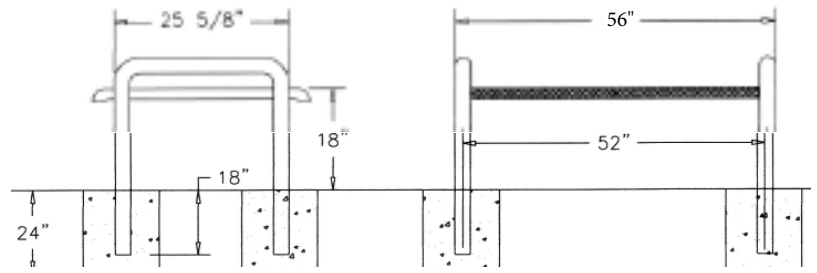

Modern Series Style
Surface Mount / Portable

4 Ft. Modern Contoured Bench, No Back - Inground Mount.

- 95 Lbs.
- 3/4" #9 Polyethylene coated expanded metal seat.
- 2 3/8" Zinc coated, powder coated galvanized frame.
- Some assembly required.

Item #: WC MB4IG

Modern Series Style
Surface Mount / Portable

6 Ft. Modern Contoured Bench, No Back - Inground Mount.

- 120 Lbs.
- 3/4" #9 Polyethylene coated expanded metal seat.
- 2 3/8" Zinc coated, powder coated galvanized frame.
- Some assembly required.