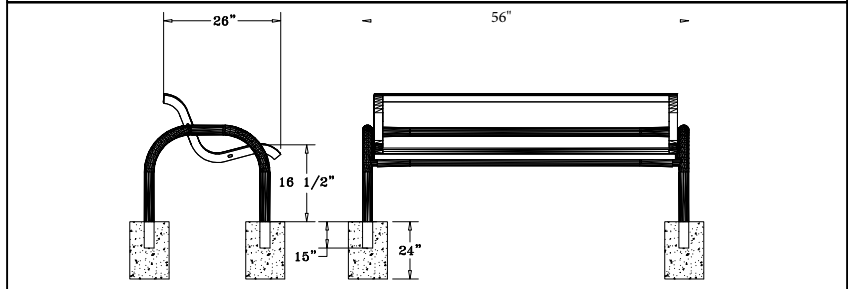

**Modern Series Style
Inground Mount**

4 Ft. Modern Contoured Bench - Inground Mount.

- 120 Lbs.
- 3/4" #9 Plastisol or polyethylene coated expanded metal seat/back.
- 2 3/8" Zinc coated, powder coated galvanized frame.
- Some assembly required.

Item #: WC MB4WBIG

**Modern Series Style
Inground Mount**

6 Ft. Modern Contoured Bench - Inground Mount.

- 140 Lbs.
- 3/4" #9 Plastisol or polyethylene coated expanded metal seat/back.
- 2 3/8" Zinc coated, powder coated galvanized frame.
- Some assembly required.