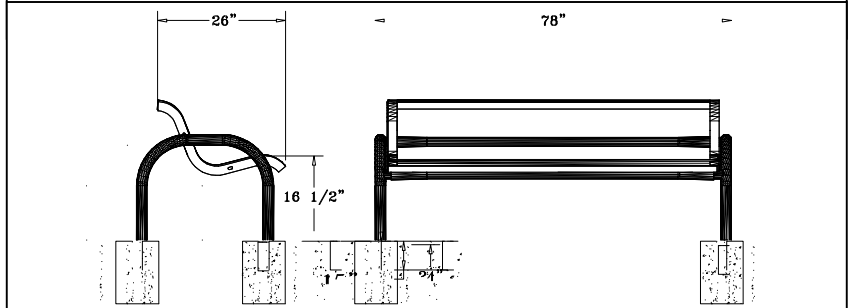

6 Ft. Modern Contoured Bench - Inground Mount.

- 140 Lbs.
- 3/4" #9 Plastisol or polyethylene coated expanded metal seat/back.
- 2 3/8" Zinc coated, powder coated galvanized frame.
- Some assembly required.

Item #: WC MB6WBIG