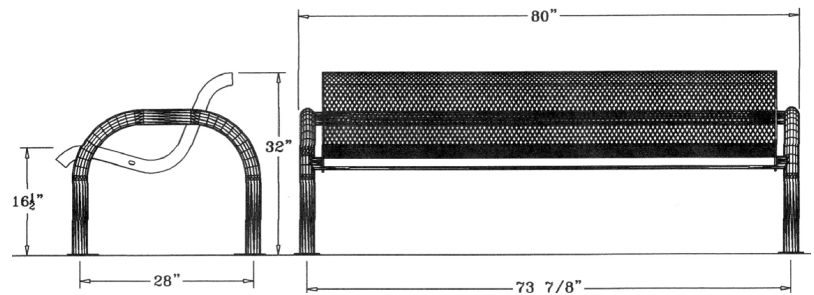

6 Ft. Modern Contoured Bench - Portable/Surface Mount.

- 140 Lbs.
- 3/4" #9 Polyethylene coated expanded metal seat/back.
- 2 3/8" Zinc coated, powder coated galvanized frame.
- Some assembly required.

Item #: WC MB6WBPSM