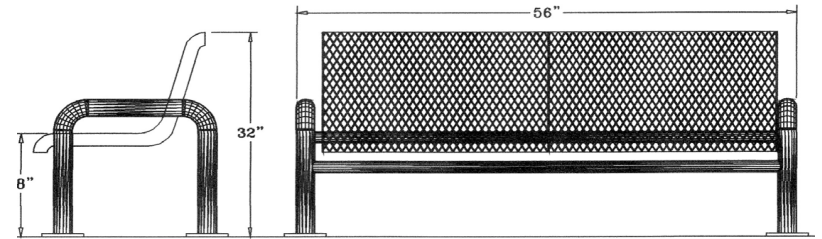

**6' Modern Contoured Bench
Portable/Surface Mount**