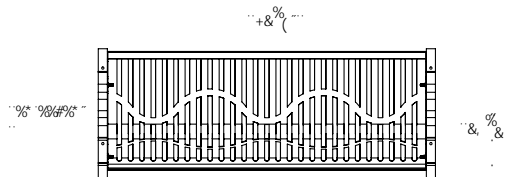

5 Ft. Classic Bench with Back - Portable/Surface Mount.

- 110 Lbs.
- Polyethylene coated ribbed steel seat/back.
- Powder coated cast aluminum frame.
- Some assembly required.

Item #: WC CB5WBPSM

**Classic Style
Portable/Surface Mount**

6 Ft. Classic Bench with Back - Portable/Surface Mount.

- 122 Lbs.
- Polyethylene coated ribbed steel seat/back.
- Powder coated cast aluminum frame.
- Some assembly required.

Item #: WC CB6WBPSM

**Classic Style
Portable/Surface Mount**