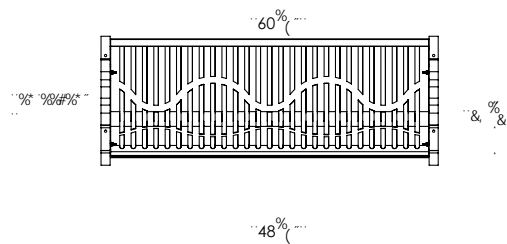

5 Ft. Classic Bench with Back - Portable/Surface Mount.

- 110 Lbs.
- Polyethylene coated ribbed steel seat/back.
- Powder coated cast aluminum frame.
- Some assembly required.

Item #: WC CB5WBPSM

**Classic Style
Portable/Surface Mount**

6 Ft. Classic Bench with Back - Portable/Surface Mount.

- 122 Lbs.
- Polyethylene coated ribbed steel seat/back.
- Powder coated cast aluminum frame.
- Some assembly required.

Item #: WC CB6WBPSM

**Classic Style
Portable/Surface Mount**