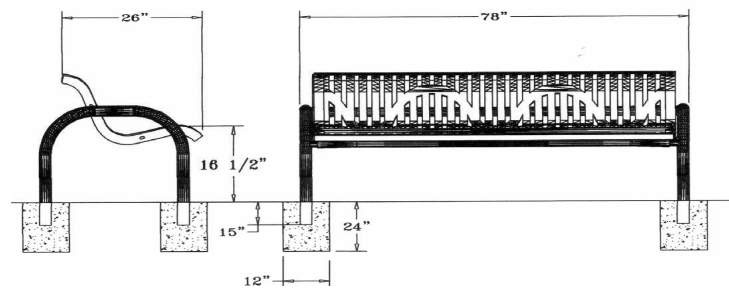

**4' Modern Classic Style
Inground Mount**

4 Ft. Modern Classic Bench With Back - Inground Mount.

- 110 Lbs.
- Polyethylene coated ribbed steel seat and back.
- 2 3/8" Zinc coated, powder coated galvanized frame.
- Some assembly required.

Item #: WC MCB4WBIG

6 Ft. Modern Classic Bench With Back - Inground Mount.

- 230 Lbs.
- Polyethylene coated ribbed steel seat and back.
- 2 3/8" Zinc coated, powder coated galvanized frame.
- Some assembly required.

Item #: WC MCB6WBIG

**4' Modern Classic Style
Inground Mount**

Textured Polyethylene Colors

Powder Coat Gloss Finishes

Thermoplastic Color Options