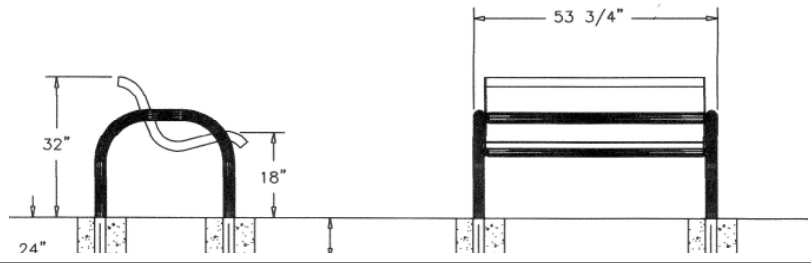

**4' Modern Classic Style
Inground Mount**

4 Ft. Modern Classic Bench With Back - Inground Mount.

- 110 Lbs.
- Polyethylene coated ribbed steel seat and back.
- 2 3/8" Zinc coated, powder coated galvanized frame.
- Some assembly required.

Item #: WC MCB4WBIG

6 Ft. Modern Classic Bench With Back - Inground Mount.

- 230 Lbs.
- Polyethylene coated ribbed steel seat and back.
- 2 3/8" Zinc coated, powder coated galvanized frame.
- Some assembly required.