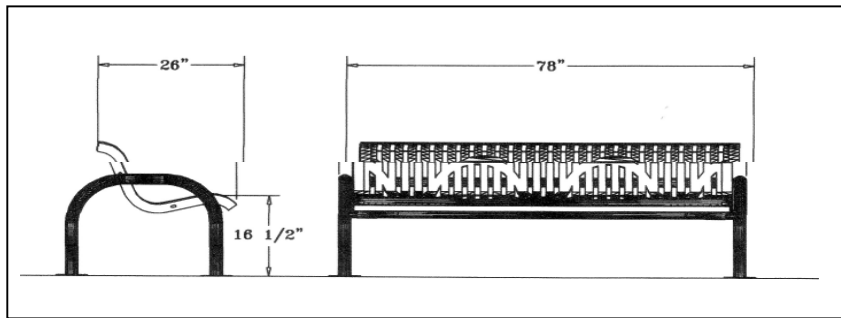

**4' Modern Classic Style
Portable/Surface Mount**

4 Ft. Modern Classic Bench With Back - Pporatble/Surface Mount.

- 110 Lbs.
- Polyethylene coated ribbed steel seat and back.
- 2 7/8" Zinc coated, powder coated galvanized frame.
- Some assembly required.

Item #: WC MCB4WBPSM

**6' Modern Classic Style
Portable/Surface Mount**

6 Ft. Modern Classic Bench With Back - Portable/Surface Mount.

- 230 Lbs.
- Polyethylene coated ribbed steel seat and back.
- 2 7/8" Zinc coated, powder coated galvanized frame.
- Some assembly required.