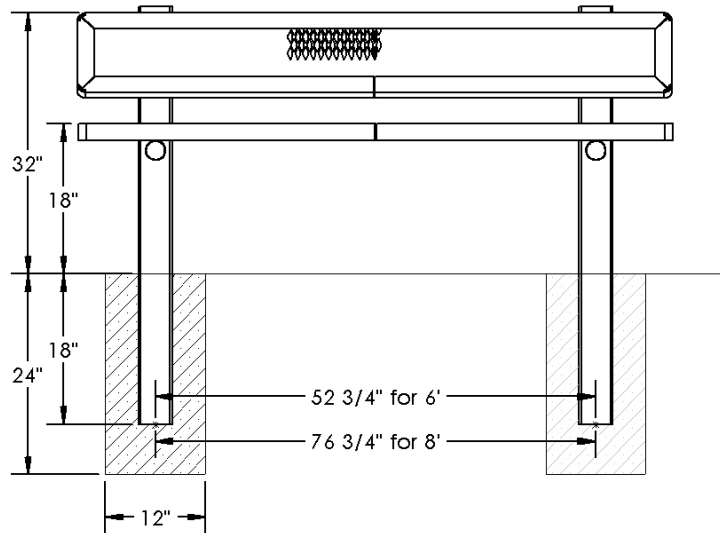

6 Ft. Regal Double Mounted Bench - Inground Mount.

- 6' Dimensions: 72"L x 32"Ht. 230 Lbs.
- Two 4" x 4" O.D. zinc coated, powder coated galvanized steel legs.
- 2" x 2" x 1/8" angle iron frame.
- 10 1/2" Deep seat.
- Some assembly required.

Item #: WC R4DB6WBIG

8 Ft. Regal Double Mounted Bench - Inground Mount.

- 8' Dimensions: 96"L x 32"Ht. 358 Lbs.
- Two 4" x 4" O.D. zinc coated, powder coated galvanized steel legs.
- 2" x 2" x 1/8" angle iron frame.
- 10 1/2" Deep seat.
- Some assembly required.

Item #: WC R4DB8WBIG

Textured Polyethylene Colors

Powder Coat Gloss Finishes

Thermoplastic Color Options