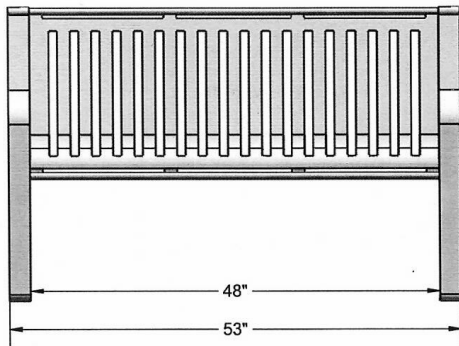

4 Ft. Oxford Bench with Back - Portable/Surface Mount.

- 135 Lbs.
- Overall Dimensions: 53"L x 22 1/4"W x 24 1/2"H.
- 3/8" Steel plate legs. Reinforced with 3/4" steel rod.
Gauge sheet metal. 7 Gauge flat bar center support.
- All MIG welded frame
- Oven fused polyethylene copolymer based thermoplastic coating.
- All stainless steel hardware.
- Some assembly required.

NOF# US 86-S4

US 86S-S6 6 Ft. Bench, 170 Lbs.

Thermoplastic Colors

National Outdoor Furniture
1210 W. Main Street #296
Riverhead, N.Y. 11901

PHONE (888) 663-4621
E-MAIL nofinc1@gmail.com

www.nationaloutdoorfurniture.com