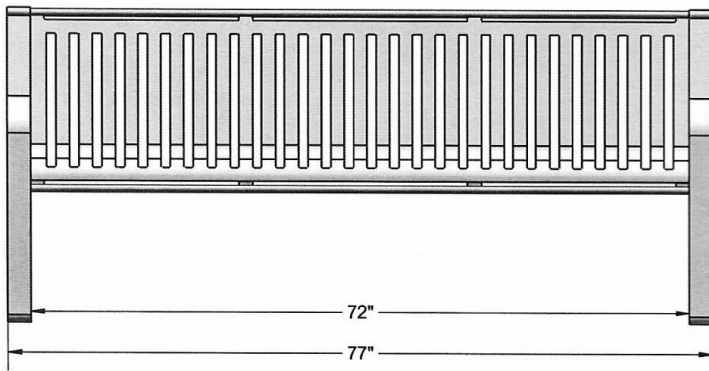

4 Ft. Oxford Bench with Back - Portable/Surface Mount.

- 135 Lbs.
- Overall Dimensions: 53"L x 22 1/4"W x 24 1/2"H.
- 3/8" Steel plate legs. Reinforced with 3/4" steel rod.
Gauge sheet metal. 7 Gauge flat bar center support.
- All MIG welded frame
- Oven fused polyethylene copolymer based thermoplastic coating.
- All stainless steel hardware.
- Some assembly required.

NOF# US 86-S4

US 86S-S6 6 Ft. Bench, 170 Lbs.

Thermoplastic Colors

National Outdoor Furniture
1210 W. Main Street #296
Riverhead, N.Y. 11901

PHONE (888) 663-4621
E-MAIL nofinc1@gmail.com

www.nationaloutdoorfurniture.com