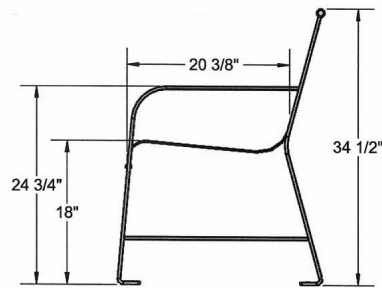

4 Ft. Oxford Bench with Back - Portable/Surface Mount.

- 135 Lbs.
- Overall Dimensions: 53"L x 22 1/4"W x 24 1/2"H.
- 3/8" Steel plate legs. Reinforced with 3/4" steel rod.
Gauge sheet metal. 7 Gauge flat bar center support.
- All MIG welded frame
- Oven fused polyethylene copolymer based thermoplastic coating.
- All stainless steel hardware.
- Some assembly required.

NOF# US 86-S4

US 86S-S6 6 Ft. Bench, 170 Lbs.

Thermoplastic Colors

National Outdoor Furniture
1210 W. Main Street #296
Riverhead, N.Y. 11901

PHONE (888) 663-4621
E-MAIL nofinc1@gmail.com

www.nationaloutdoorfurniture.com