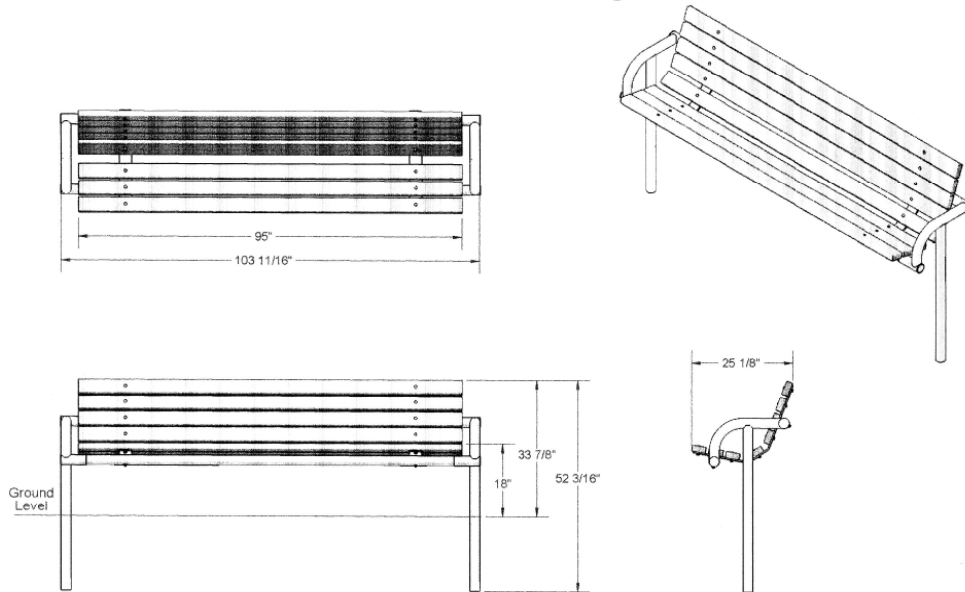

6' Contour Park Bench with Back, Single Post - Inground Mount.

- Available in 6' and 8' lengths
- Overall Dimensions: 33 13/16"H x 29 5/8"D. 18 13/16" Seat height.
- (8) 2" x 4" Wood style planks.
- All MIG welded frame with zinc plated hardware.
- Frame is 2 3/8" O.D. pipe with powder coated finish or galvanized.
- Available in portable and surface mount.
- Some assembly required.

National Outdoor Furniture
1210 W. Main Street #296
Riverhead, N.Y. 11901

PHONE (888) 663-4621
E-MAIL nofinc1@gmail.com

www.nationaloutdoorfurniture.com

6' Contour Park Bench with Back, Single Post

8' Contour Park Bench with Back, Single Post