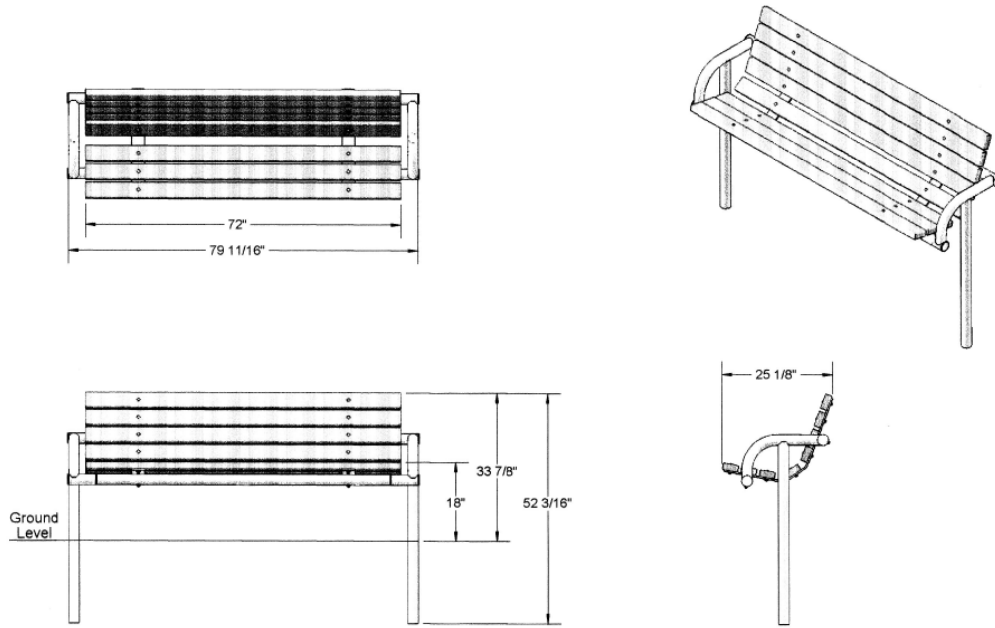

6' Contour Park Bench with Back, Single Post