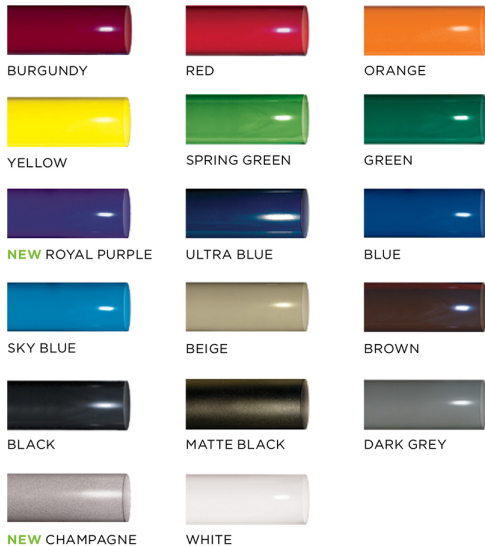

Standard Powder Coat Colors

Model Number	Description
US 975S-U6	6' Park Bench, 126 Lbs., 2" x 4" Planks, Untreated Pine.
US 975S-PT6	6' Park Bench, 126 Lbs., 2" x 4" Planks, Treated Pine.
US 975S-T6	6' Park Bench, 126 Lbs., 2" x 4" Planks, Redwood Stained Pine.
US 975S-U8	8' Park Bench, 153 Lbs., 2" x 4" Planks, Untreated Pine.
US 975S-PT8	8' Park Bench, 153 Lbs., 2" x 4" Planks, Treated Pine.
US 975S-T8	8' Park Bench, 153 Lbs., 2" x 4" Planks, Redwood Stained Pine.

National Outdoor Furniture
1210 W. Main Street #296
Riverhead, N.Y. 11901

PHONE (888) 663-4621
E-MAIL nofinc1@gmail.com

www.nationaloutdoorfurniture.com