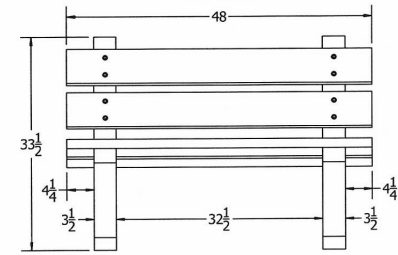

## 4' Colonial Recycled Plastic Bench.

- Also available in 6' and 8' lengths. Shown in 6 ft. size.
- Inground and surface mounting kits available.
- 105 lbs.
- Dim: 48"W x 12 1/2"D x 33.5"Ht.
- Made with four 2" x 6" recycled plastic slats and two black recycled plastic bases.
- All holes are predrilled and countersunk for plastic lumber.
- Includes a UV protectant.
- Maintenance free.
- Available in green, cedar, and gray with black base.
- Some assembly required.

**Item#** JP PB4COLE

Model Number	Weight	Dimensions
JP PB4COLE	105 Lbs.	48"W x 12 1/2"D x 33.5" Ht.- 2 Bases
JP PB6COLE	160 Lbs.	72"W x 12 1/2"D x 33.5" Ht.- 3 Bases
JP PB8COLE	210 Lbs.	96"W x 12 1/2"D x 33.5" Ht.- 4 Bases

TOP VIEW

FRONT VIEW

3D ISOMETRIC VIEW

SIDE VIEW

TOP VIEW

FRONT VIEW

TOP VIEW

FRONT VIEW