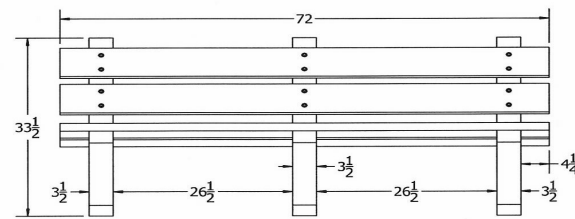

**Item#** JP PB4COLE

Model Number	Weight	Dimensions
JP PB4COLE	105 Lbs.	48"W x 12 1/2"D x 33.5" Ht.- 2 Bases
JP PB6COLE	160 Lbs.	72"W x 12 1/2"D x 33.5" Ht.- 3 Bases
JP PB8COLE	210 Lbs.	96"W x 12 1/2"D x 33.5" Ht.- 4 Bases

TOP VIEW

FRONT VIEW

3D ISOMETRIC VIEW

SIDE VIEW

TOP VIEW

FRONT VIEW

TOP VIEW

FRONT VIEW