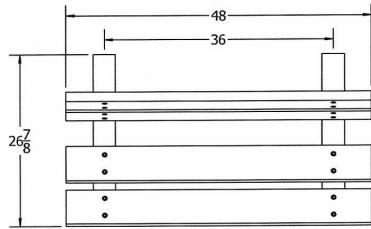

## 4' Colonial Recycled Plastic Bench.

- Also available in 6' and 8' lengths. Shown in 6 ft. size.
- Inground and surface mounting kits available.
- 105 lbs.
- Dim: 48"W x 12 1/2"D x 33.5"Ht.
- Made with four 2" x 6" recycled plastic slats and two black recycled plastic bases.
- All holes are predrilled and countersunk for plastic lumber.
- Includes a UV protectant.
- Maintenance free.
- Available in green, cedar, and gray with black base.
- Some assembly required.

**Item#** JP PB4COLE

Model Number	Weight	Dimensions
JP PB4COLE	105 Lbs.	48"W x 12 1/2"D x 33.5" Ht.- 2 Bases
JP PB6COLE	160 Lbs.	72"W x 12 1/2"D x 33.5" Ht.- 3 Bases
JP PB8COLE	210 Lbs.	96"W x 12 1/2"D x 33.5" Ht.- 4 Bases

## Resinwood Slat Colors

Cedar

Green

Gray

Brown

National Outdoor Furniture  
1210 W. Main Street #296  
Riverhead, N.Y. 11901

PHONE (888) 663-4621  
E-MAIL [nofinc1@gmail.com](mailto:nofinc1@gmail.com)

[www.nationaloutdoorfurniture.com](http://www.nationaloutdoorfurniture.com)

TOP VIEW

FRONT VIEW

3D ISOMETRIC VIEW

SIDE VIEW

TOP VIEW

FRONT VIEW

TOP VIEW

FRONT VIEW