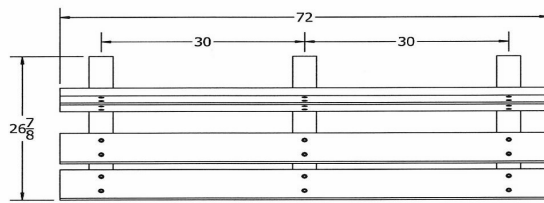

**Item#** JP PB4COLE

Model Number	Weight	Dimensions
JP PB4COLE	105 Lbs.	48"W x 12 1/2"D x 33.5" Ht.- 2 Bases
JP PB6COLE	160 Lbs.	72"W x 12 1/2"D x 33.5" Ht.- 3 Bases
JP PB8COLE	210 Lbs.	96"W x 12 1/2"D x 33.5" Ht.- 4 Bases

TOP VIEW

FRONT VIEW

3D ISOMETRIC VIEW

SIDE VIEW

TOP VIEW

FRONT VIEW

TOP VIEW

FRONT VIEW