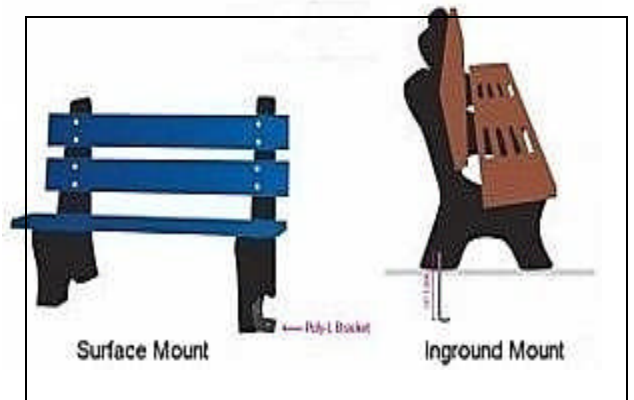

## Resinwood Slat Colors

Cedar

Green

Gray

Brown

National Outdoor Furniture  
1210 W. Main Street #296  
Riverhead, N.Y. 11901

PHONE (888) 663-4621  
E-MAIL [nofinc1@gmail.com](mailto:nofinc1@gmail.com)

[www.nationaloutdoorfurniture.com](http://www.nationaloutdoorfurniture.com)

TOP VIEW

FRONT VIEW

3D ISOMETRIC VIEW

SIDE VIEW

TOP VIEW

FRONT VIEW

TOP VIEW

FRONT VIEW