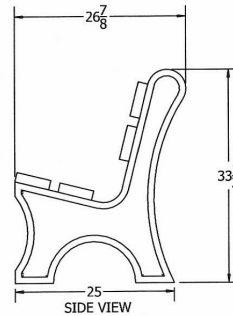

## 4' Colonial Recycled Plastic Bench.

- Also available in 6' and 8' lengths. Shown in 6 ft. size.
- Inground and surface mounting kits available.
- 105 lbs.
- Dim: 48"W x 12 1/2"D x 33.5"Ht.
- Made with four 2" x 6" recycled plastic slats and two black recycled plastic bases.
- All holes are predrilled and countersunk for plastic lumber.
- Includes a UV protectant.
- Maintenance free.
- Available in green, cedar, and gray with black base.
- Some assembly required.

**Item#** JP PB4COLE

Model Number	Weight	Dimensions
JP PB4COLE	105 Lbs.	48"W x 12 1/2"D x 33.5" Ht.- 2 Bases
JP PB6COLE	160 Lbs.	72"W x 12 1/2"D x 33.5" Ht.- 3 Bases
JP PB8COLE	210 Lbs.	96"W x 12 1/2"D x 33.5" Ht.- 4 Bases

## Resinwood Slat Colors

Cedar

Green

Gray

Brown

National Outdoor Furniture  
1210 W. Main Street #296  
Riverhead, N.Y. 11901

PHONE (888) 663-4621  
E-MAIL [nofinc1@gmail.com](mailto:nofinc1@gmail.com)

[www.nationaloutdoorfurniture.com](http://www.nationaloutdoorfurniture.com)

TOP VIEW

FRONT VIEW

3D ISOMETRIC VIEW

SIDE VIEW

TOP VIEW

FRONT VIEW

TOP VIEW

FRONT VIEW