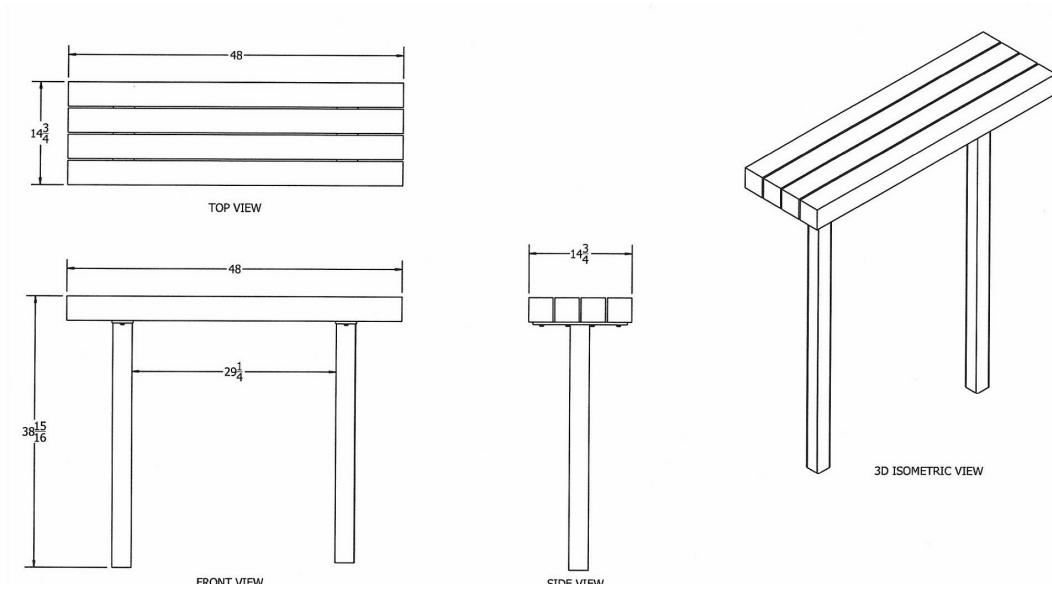

4' Trailside Recycled Plastic Bench – Inground Mount.

- Also available in 6' and 8' lengths. Shown in 4 ft. size.
 - 100 lbs.
 - Dim: 48"W x 14 3/4"D.
 - Made with four 4" x 4" recycled plastic slats and (2) black powdercoated steel legs.
 - All holes are predrilled and countersunk for plastic lumber.
 - Includes a UV protectant.
 - Maintenance free.
 - Available in green, gray, brown and cedar with black base.
 - Some assembly required.
- Item#** JP PB4TRAIING

Model Number	Weight	Dimensions
JP PB4TRAIING	100 Lbs.	48"W x 14 3/4"D.- 2 Bases
JP PB6TRAIING	145 Lbs.	72"W x 14 3/4"D.- 3 Bases
JP PB8TRAIING	195 Lbs.	96"W x 14 3/4"D.- 4 Bases

Resinwood Slat Colors

Cedar

Green

Gray

Brown

National Outdoor Furniture
1210 W. Main Street #296
Riverhead, N.Y. 11901

PHONE (888) 663-4621
E-MAIL nofinc1@gmail.com

www.nationaloutdoorfurniture.com

4 Ft Bench

8 Ft Bench