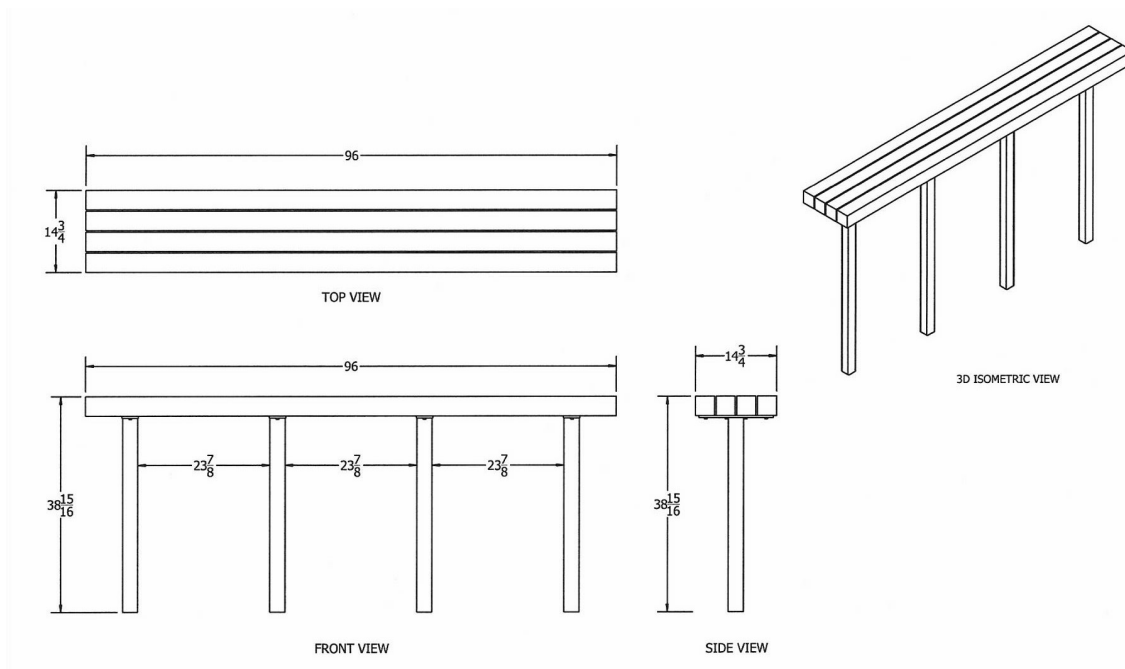

4' Trailside Recycled Plastic Bench – Inground Mount.

- Also available in 6' and 8' lengths. Shown in 4 ft. size.
 - 100 lbs.
 - Dim: 48"W x 14 3/4"D.
 - Made with four 4" x 4" recycled plastic slats and (2) black powdercoated steel legs.
 - All holes are predrilled and countersunk for plastic lumber.
 - Includes a UV protectant.
 - Maintenance free.
 - Available in green, gray, brown and cedar with black base.
 - Some assembly required.
- Item#** JP PB4TRAIING

Model Number	Weight	Dimensions
JP PB4TRAIING	100 Lbs.	48"W x 14 3/4"D.- 2 Bases
JP PB6TRAIING	145 Lbs.	72"W x 14 3/4"D.- 3 Bases
JP PB8TRAIING	195 Lbs.	96"W x 14 3/4"D.- 4 Bases

Resinwood Slat Colors

Cedar

Green

Gray

Brown

National Outdoor Furniture
1210 W. Main Street #296
Riverhead, N.Y. 11901

PHONE (888) 663-4621
E-MAIL nofinc1@gmail.com

www.nationaloutdoorfurniture.com

4 Ft Bench

8 Ft Bench