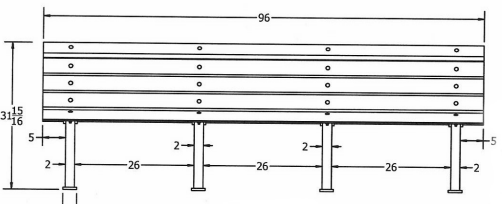

4' Saint Pete Recycled Plastic Bench – Surface Mount.

- Also available in 6' and 8' length. Shown in 6 ft. size.
- 75 lbs.
- Dim: 48"W x 19"D x 32 1/4"Ht.
- Made with nine 2" x 4" recycled plastic slats and industrial grade aluminum legs.
- All holes are predrilled and countersunk for plastic lumber.
- Includes a UV protectant.
- Maintenance free.
- Available in green, cedar, brown or gray with aluminum legs.
- Some assembly required.

Item# JP PB4STP

Model Number	Weight	Dimensions
JP PB4STP	75 lbs.	48"W x 19"D x 33 1/4" Ht.- 2 Bases
JP PB6STP	110 lbs.	72"W x 19"D x 33 1/4" Ht.- 3 Bases
JP PB8STP	145 Lbs.	96"W x 19"D x 33 1/4" Ht.- 4 Bases

Resinwood Slat Colors

Cedar

Green

Gray

Brown

National Outdoor Furniture
1210 W. Main Street #296
Riverhead, N.Y. 11901

PHONE (888) 663-4621
E-MAIL nofinc1@gmail.com

www.nationaloutdoorfurniture.com