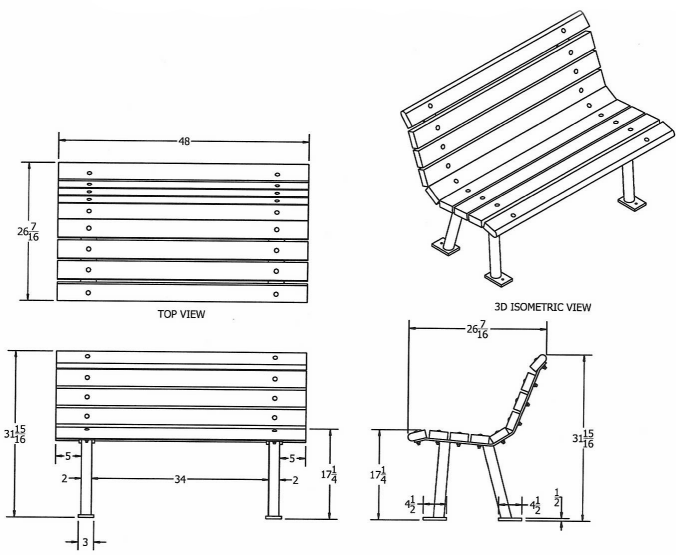

4' Saint Pete Recycled Plastic Bench – Surface Mount.

- Also available in 6' and 8' length. Shown in 6 ft. size.
- 75 lbs.
- Dim: 48"W x 19"D x 32 1/4"Ht.
- Made with nine 2" x 4" recycled plastic slats and industrial grade aluminum legs.
- All holes are predrilled and countersunk for plastic lumber.
- Includes a UV protectant.
- Maintenance free.
- Available in green, cedar, brown or gray with aluminum legs.
- Some assembly required.

Item# JP PB4STP

Model Number	Weight	Dimensions
JP PB4STP	75 lbs.	48"W x 19"D x 33 1/4" Ht.- 2 Bases
JP PB6STP	110 lbs.	72"W x 19"D x 33 1/4" Ht.- 3 Bases
JP PB8STP	145 Lbs.	96"W x 19"D x 33 1/4" Ht.- 4 Bases

Resinwood Slat Colors

Cedar

Green

Gray

Brown

National Outdoor Furniture
1210 W. Main Street #296
Riverhead, N.Y. 11901

PHONE (888) 663-4621
E-MAIL nofinc1@gmail.com

www.nationaloutdoorfurniture.com