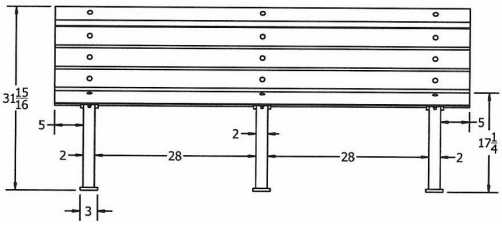

National Outdoor Furniture
1210 W. Main Street #296
Riverhead, N.Y. 11901

PHONE (888) 663-4621
E-MAIL nofinc1@gmail.com
www.nationaloutdoorfurniture.com