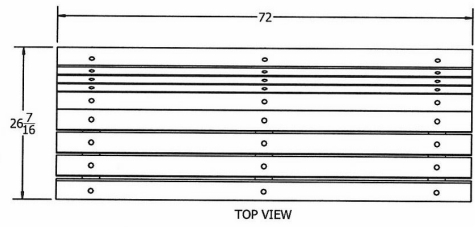

4' Saint Pete Recycled Plastic Bench – Surface Mount.

- Also available in 6' and 8' length. Shown in 6 ft. size.
- 75 lbs.
- Dim: 48"W x 19"D x 32 1/4"Ht.
- Made with nine 2" x 4" recycled plastic slats and industrial grade aluminum legs.
- All holes are predrilled and countersunk for plastic lumber.
- Includes a UV protectant.
- Maintenance free.
- Available in green, cedar, brown or gray with aluminum legs.
- Some assembly required.

Item# JP PB4STP

Model Number	Weight	Dimensions
JP PB4STP	75 lbs.	48"W x 19"D x 33 1/4" Ht.- 2 Bases
JP PB6STP	110 lbs.	72"W x 19"D x 33 1/4" Ht.- 3 Bases
JP PB8STP	145 Lbs.	96"W x 19"D x 33 1/4" Ht.- 4 Bases

Resinwood Slat Colors

Cedar

Green

Gray

Brown

National Outdoor Furniture
1210 W. Main Street #296
Riverhead, N.Y. 11901

PHONE (888) 663-4621
E-MAIL nofinc1@gmail.com

www.nationaloutdoorfurniture.com