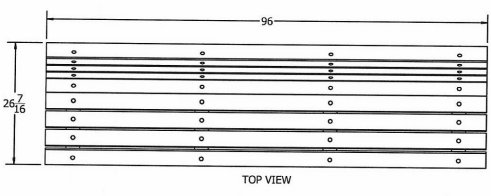

4' Saint Pete Recycled Plastic Bench – Surface Mount.

- Also available in 6' and 8' length. Shown in 6 ft. size.
- 75 lbs.
- Dim: 48"W x 19"D x 32 1/4"Ht.
- Made with nine 2" x 4" recycled plastic slats and industrial grade aluminum legs.
- All holes are predrilled and countersunk for plastic lumber.
- Includes a UV protectant.
- Maintenance free.
- Available in green, cedar, brown or gray with aluminum legs.
- Some assembly required.

Item# JP PB4STP

Model Number	Weight	Dimensions
JP PB4STP	75 lbs.	48"W x 19"D x 33 1/4" Ht.- 2 Bases
JP PB6STP	110 lbs.	72"W x 19"D x 33 1/4" Ht.- 3 Bases
JP PB8STP	145 Lbs.	96"W x 19"D x 33 1/4" Ht.- 4 Bases

Resinwood Slat Colors

Cedar

Green

Gray

Brown

National Outdoor Furniture
1210 W. Main Street #296
Riverhead, N.Y. 11901

PHONE (888) 663-4621
E-MAIL nofinc1@gmail.com

www.nationaloutdoorfurniture.com