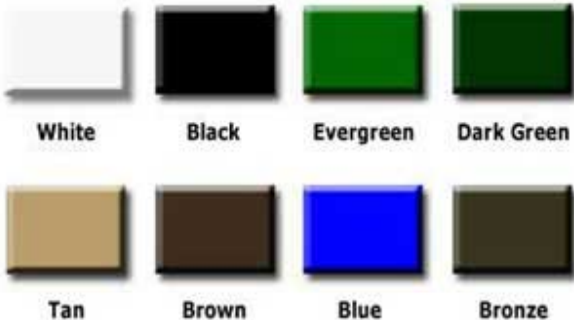

4' Deco Recycled Plastic Bench

- 78 lbs.
- Dimensions: 48 L x 16 1/4 D x 16 3/8"H.
- Made with two 7 1/4" wide x 2 1/2" thick recycled plastic slats.
- Two 2" x 2" Square black polyester powder coated steel legs. 8' bench has three legs.
- Includes a UV protectant.
- Available in free standing, surface and inground mount style.
- Available in free standing, surface and inground mount style.
- Available in brown or gray recycled plastic slats.
- Available in 4', 5', 6' and 8' lengths.
- Some assembly required.
- Recycled plastic made from 100% recycled material.
- Made in the U.S.A.

Item #: KR DB 48

Powder Coated Finishes

KR DB48	78 Lbs. 4 Ft. Bench
KR DB60	91 Lbs. 5 Ft. Bench
KR DB72	104 Lbs. 6 Ft. Bench
KR DB96	143 Lbs. 8 Ft. Bench

National Outdoor Furniture
1210 W. Main Street #296
Riverhead, N.Y. 11901