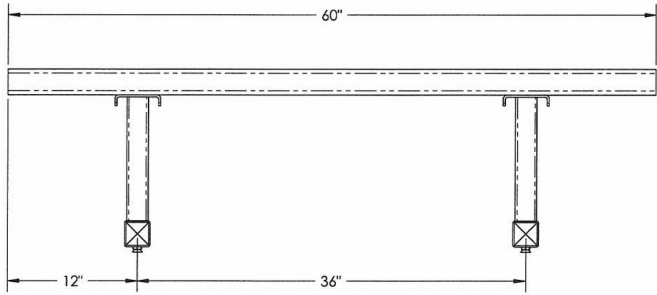

PRODUCT SPECIFICATIONS

DECO BENCH - 4FT

MOUNTING BASE TYPE INCLUDE:

FREE STANDING MOUNT (FS)

IN-GROUND MOUNT (IM)

SURFACE MOUNT (SM)

RECYCLED PLASTIC SLATS

National Outdoor Furniture
1210 W. Main Street #296
Riverhead, N.Y. 11901

PHONE (888) 663-4621
E-MAIL nofinc1@gmail.com

www.nationaloutdoorfurniture.com