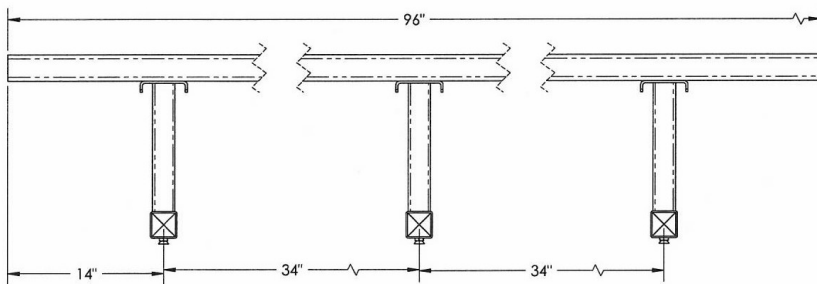

PRODUCT SPECIFICATIONS

DECO BENCH - 4FT

MOUNTING BASE TYPE INCLUDE:

FREE STANDING MOUNT (FS)

IN-GROUND MOUNT (IM)

SURFACE MOUNT (SM)

RECYCLED PLASTIC SLATS

National Outdoor Furniture
1210 W. Main Street #296
Riverhead, N.Y. 11901

PHONE (888) 663-4621
E-MAIL nofinc1@gmail.com

www.nationaloutdoorfurniture.com