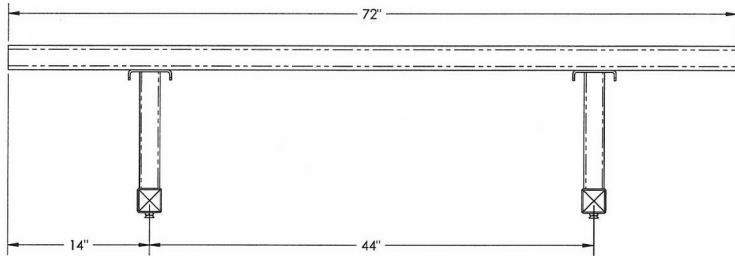

PRODUCT SPECIFICATIONS

DECO BENCH - 4FT

MOUNTING BASE TYPE INCLUDE:

FREE STANDING MOUNT (FS)

IN-GROUND MOUNT (IM)

SURFACE MOUNT (SM)

RECYCLED PLASTIC SLATS

National Outdoor Furniture
1210 W. Main Street #296
Riverhead, N.Y. 11901

PHONE (888) 663-4621
E-MAIL nofinc1@gmail.com

www.nationaloutdoorfurniture.com