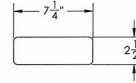

PRODUCT SPECIFICATIONS

DECO BENCH - 4FT

MOUNTING BASE TYPE INCLUDE:

FREE STANDING MOUNT (FS)

IN-GROUND MOUNT (IM)

SURFACE MOUNT (SM)

RECYCLED PLASTIC SLATS

National Outdoor Furniture
1210 W. Main Street #296
Riverhead, N.Y. 11901

PHONE (888) 663-4621
E-MAIL nofinc1@gmail.com

www.nationaloutdoorfurniture.com