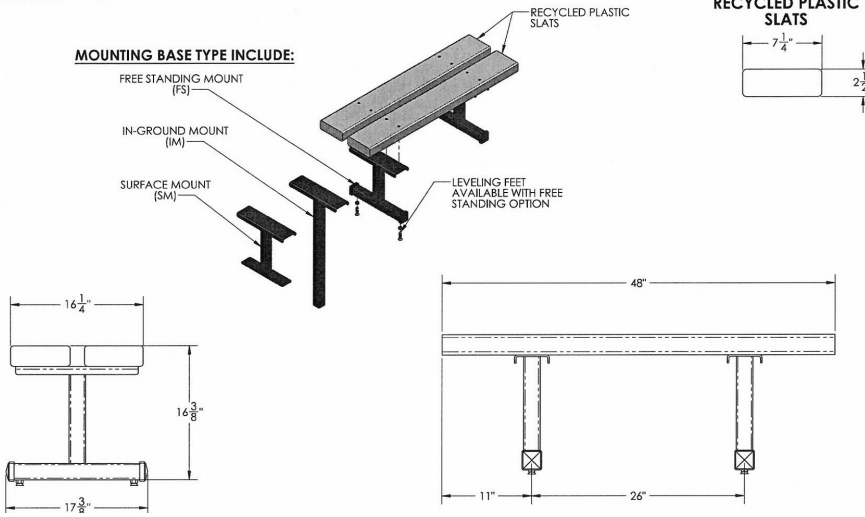

PRODUCT SPECIFICATIONS

DECO BENCH - 4FT

MOUNTING BASE TYPE INCLUDE:

FREE STANDING MOUNT (FS)

IN-GROUND MOUNT (IM)

SURFACE MOUNT (SM)

RECYCLED PLASTIC SLATS

National Outdoor Furniture
1210 W. Main Street #296
Riverhead, N.Y. 11901

PHONE (888) 663-4621
E-MAIL nofinc1@gmail.com

www.nationaloutdoorfurniture.com