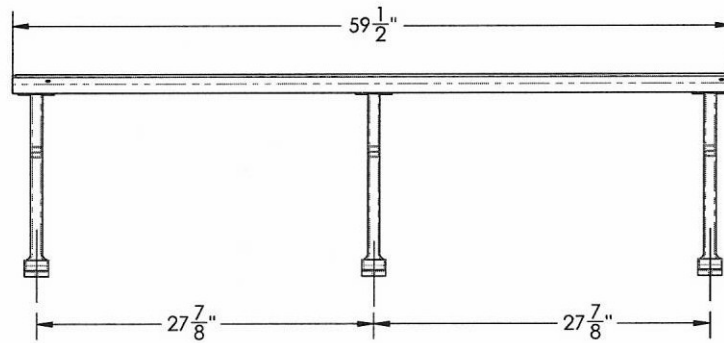

PRODUCT SPECIFICATIONS

VICTORIAN BACKLESS BENCH - 48"

National Outdoor Furniture
1210 W. Main Street #296
Riverhead, N.Y. 11901

PHONE (888) 663-4621
E-MAIL nofinc1@gmail.com

www.nationaloutdoorfurniture.com