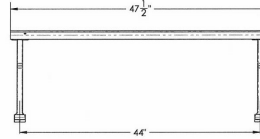

PRODUCT SPECIFICATIONS

VICTORIAN BACKLESS BENCH - 48"

National Outdoor Furniture
1210 W. Main Street #296
Riverhead, N.Y. 11901

PHONE (888) 663-4621
E-MAIL nofinc1@gmail.com

www.nationaloutdoorfurniture.com