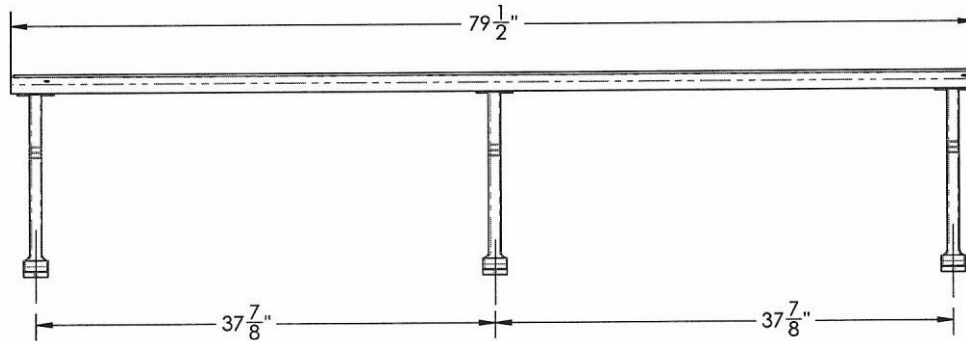

PRODUCT SPECIFICATIONS

VICTORIAN BACKLESS BENCH - 48"

National Outdoor Furniture
1210 W. Main Street #296
Riverhead, N.Y. 11901

PHONE (888) 663-4621
E-MAIL nofinc1@gmail.com

www.nationaloutdoorfurniture.com