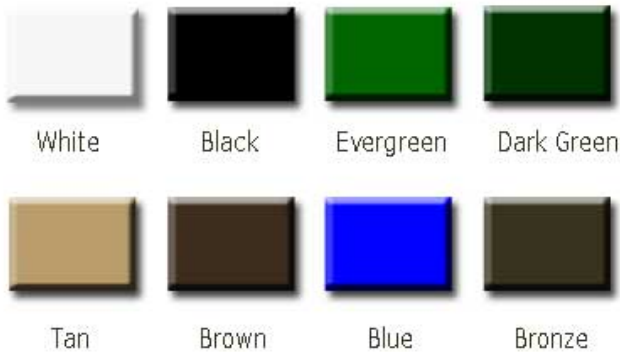

4', 5' and 80" Victorian Backless Bench – Portable/Surface Mount.

- 4' Dimensions. 16" Seat Ht. x 20" Depth x 48" Length.
- Slat Options: Oak Slats, Recycled Plastic Slats, Aluminum Slats.
- Powder coated cast aluminum arms.
- 1/4"-20 steel zinc plated, yellow dipped carriage bolts and nuts.
- With or without mounting holes.
- 4' Two legs. 5' and 80" three legs.
- 100% Recycled aluminum casting frame.
- Made in the USA.
- Some assembly required.

Aluminum Slat Colors: Black, White, Brown, Tan, Evergreen, Dk. Green, Bronze, Blue.

Recycled Plastic Slat Color: Cedar/Redwood.

Cast Aluminum Arm Finishes

Recycled Plastic Slats

Cedar

Redwood

National Outdoor Furniture
1210 W. Main Street #296
Riverhead, N.Y. 11901

PHONE (888) 663-4621
E-MAIL nofinc1@gmail.com

www.nationaloutdoorfurniture.com

PRODUCT SPECIFICATIONS

VICTORIAN BACKLESS BENCH - 48"

Engineered with cross-bolting to prevent end play

- FRAME**
- Material: Cast aluminum poured in permanent molds
 - Finish: Electrostatic powder coating
 - Color: Black, White, Green, Tan, Dk. Brown, Dk. Green, Bronze and Blue.
- WOOD RAILS**
- Material: FAS White Oak
 - Size: 2 1/2" wide by 3/4" milled two edges 3/4" half round
 - Number of Rails: 6
 - Finish: PENOFIN® Impact Impregnated
 - Maintenance: Apply PENOFIN® as necessary. Follow manufacturer's instructions.
- HARDWARE**
- Carriage Bolts: 1/4"-20 steel zinc plate, yellow dipped
 - Nuts: 1/4" steel zinc plate