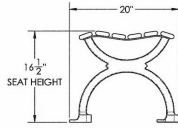

PRODUCT SPECIFICATIONS

VICTORIAN BACKLESS BENCH - 48"

National Outdoor Furniture
1210 W. Main Street #296
Riverhead, N.Y. 11901

PHONE (888) 663-4621
E-MAIL nofinc1@gmail.com

www.nationaloutdoorfurniture.com