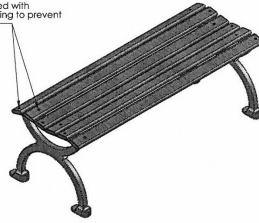

PRODUCT SPECIFICATIONS

VICTORIAN BACKLESS BENCH - 48"

National Outdoor Furniture
1210 W. Main Street #296
Riverhead, N.Y. 11901

PHONE (888) 663-4621
E-MAIL nofinc1@gmail.com

www.nationaloutdoorfurniture.com