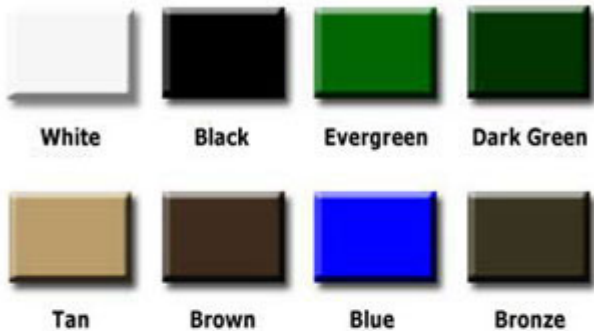

Cast Aluminum Arm Finishes