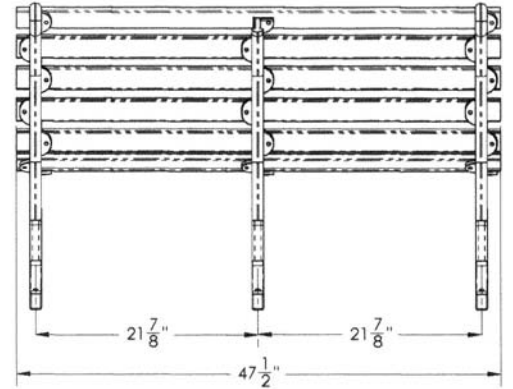

48" Renaissance Bench