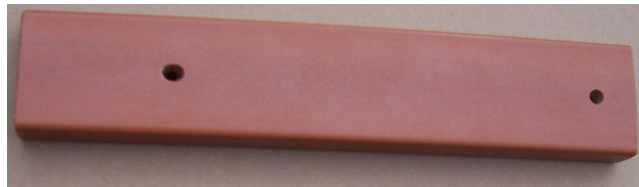

Redwood

Bench Slat Options

Oak
Aluminum
Recycled
Plastic