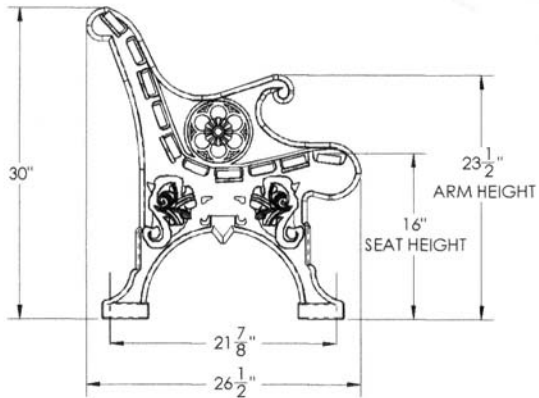

60" Renaissance Bench