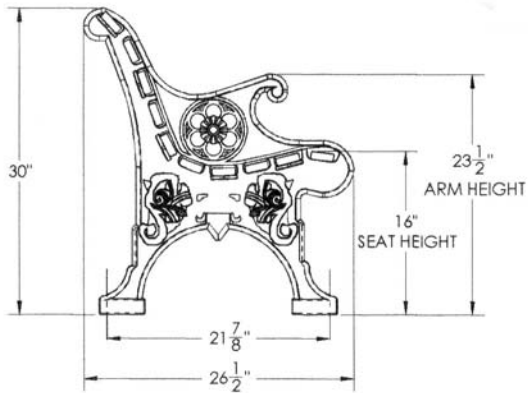

## Renaissance Bench

- Powder coated cast aluminum arms.
- 1/4"-20 steel zinc plated, yellow dipped carriage bolts and nuts.
- Mounting holes optional.
- Dim: 30 1/4" Overall Ht x 24" Arm Ht x 15 3/4" Seat Ht x 26" Depth.
- Slat Options: Oak Slats, Recycled Plastic Slats, Aluminum Slats.
- Length Options: 4 Ft, 5 Ft, 80".
- Some assembly required.

## 48" Renaissance Bench