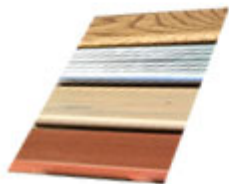

Bench Slat Options

Oak
Aluminum
Recycled
Plastic